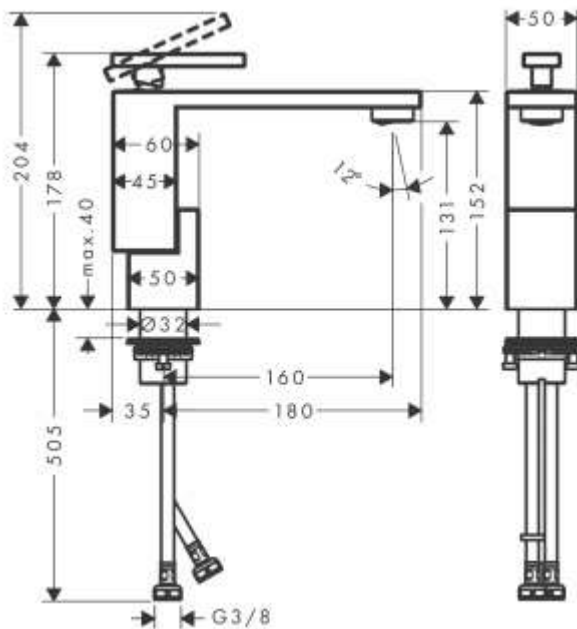

Brand : Axor, Germany  
 Name : Edge Single Lever Basin Mixer 130  
 Diamond Cut  
 Item Code : 46011.000  
 Designer : Jean-Marie Massaud  
 Color / Finish : Chrome  
 Dimensions :

**Product info:**

- consists of: single lever basin mixer, push-open waste set (metal)
- Comfort Zone 130
- projection 160 mm
- normal spray
- flow rate at 3 bar: 5 l/min
- ceramic cartridge
- temperature limitation adjustable
- suitable for continuous flow water heaters

**Add-ons :**

- 2 x angle valve 1/2 x 3/8 w/ conical nut
- 1 x p-trap

**Technology**

**Design awards**

**Flowchart**

Flushing of pipe must be done before fittings are installed. Failure to do so voids the warranty.  
 Follow cleaning instructions and avoid using any harmful chemicals.  
 All information is for reference only. Installation shall always be based on the specs provided with actual delivered items.  
 For more info, visit [www.kuysen.com](http://www.kuysen.com)