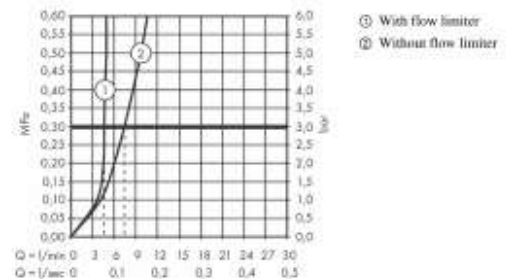

Brand : Axor, Germany  
 Name : Edge Single Lever Basin Mixer 130  
 Diamond Cut  
 Item Code : 46011.000  
 Designer : Jean-Marie Massaud  
 Color / Finish : Chrome  
 Dimensions :

**Product info:**

- consists of: single lever basin mixer, push-open waste set (metal)
- Comfort Zone 130
- projection 160 mm
- normal spray
- flow rate at 3 bar: 5 l/min
- ceramic cartridge
- temperature limitation adjustable
- suitable for continuous flow water heaters

**Add-ons :**

- 2 x angle valve 1/2 x 3/8 w/ conical nut
- 1 x p-trap

**Technology**

**Design awards**

**Flowchart**

Flushing of pipe must be done before fittings are installed. Failure to do so voids the warranty.  
 Follow cleaning instructions and avoid using any harmful chemicals.  
 All information is for reference only. Installation shall always be based on the specs provided with actual delivered items.  
 For more info, visit [www.kuysen.com](http://www.kuysen.com)