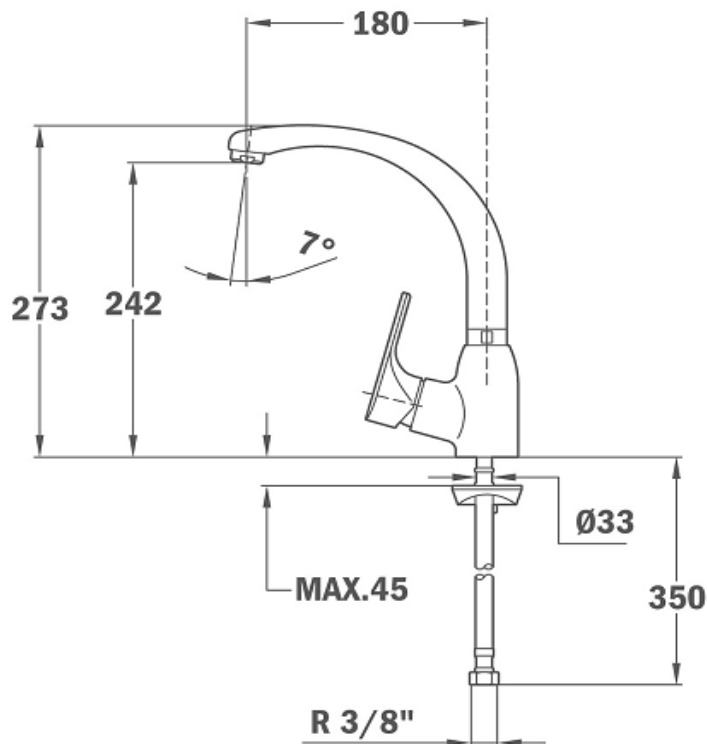

Brand : TEKA, China
 Name : Kitchen Mixers / MT PLUS Sink Mixer High Spout
 Item Code : 46.915.0200
 Color / Finish : Chrome-plated
 Dimensions : 18cm spout projection
 27.3cm height

Product info:

- Swivel spout
- With Anti-scale aerator
- With Flexible inlet pipes connections $\frac{3}{8}$ "

Add-on:

- 2x angle valve $\frac{1}{2}$ "x $\frac{3}{8}$ "

Flushing of pipe must be done before fittings are installed. Failure to do so voids the warranty.

Follow cleaning instructions and avoid using any harmful chemicals.