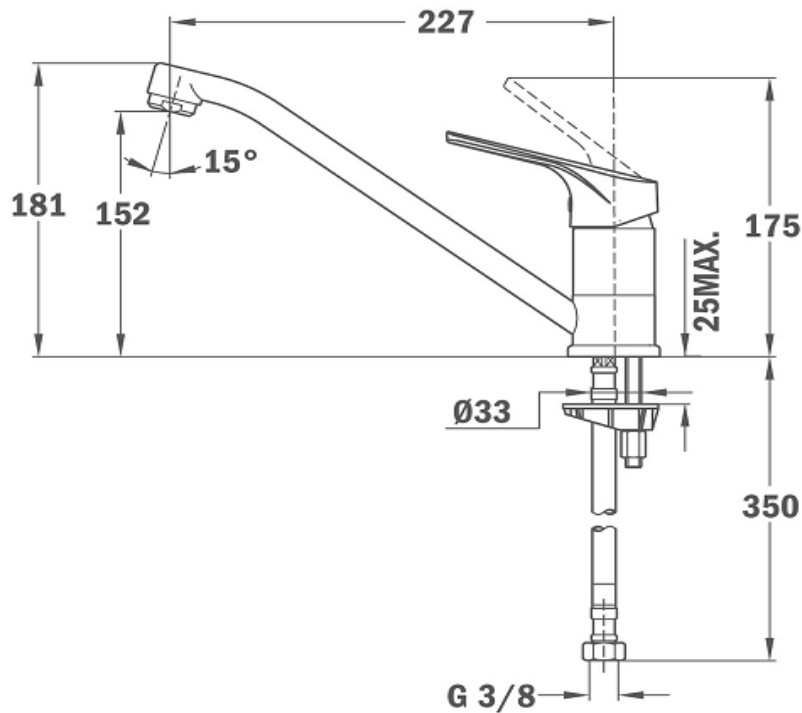

Brand : TEKA, China  
 Name : Kitchen Mixers / ML Sink Mixer Low Spout  
 Item Code : 46.913.02  
 Color / Finish : Chrome-plated  
 Dimensions : 22.7cm spout projection  
 18.1cm height

Product info:

- Swivel spout
- With Anti-scale aerator
- With with 3/8" connection hoses

Add-on:

- 2x angle valve 1/2"x3/8"

Flushing of pipe must be done before fittings are installed. Failure to do so voids the warranty.

Follow cleaning instructions and avoid using any harmful chemicals.

All information is for reference only. Installation shall always be based on the specs provided with actual delivered items.