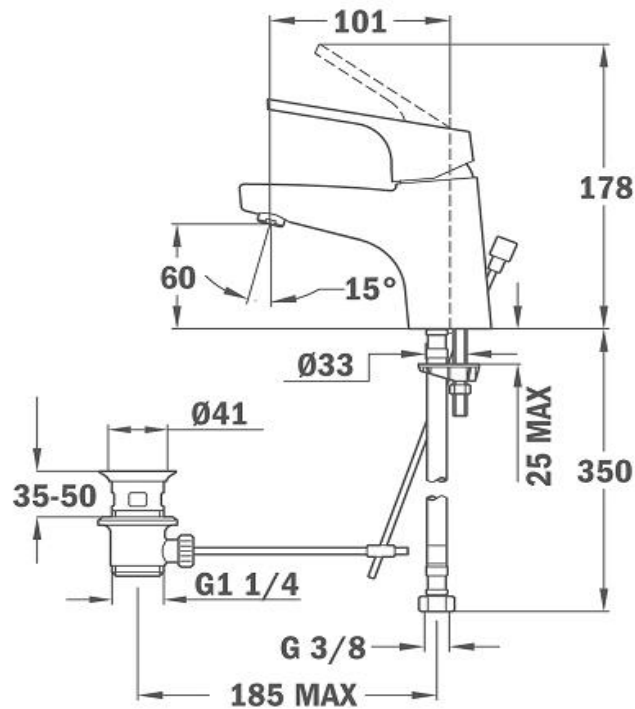

Brand : TEKA, China
 Name : MT PLUS / Single Lever Basin Mixer
 Item Code : 46.342.0200
 Color / Finish : Chrome-plated
 Dimensions : 10.1cm spout projection
 17.8 max height

Product info:

- metal pop-up waste
- flow-rate 8 l/min.
- Eco cartridge
- Flexible supply hoses 3/8"
- Operation pressure 1~5 bar (14~73 psi)

Add-ons :

- 2x angle valve 1/2"x3/8"
- P-trap or bottle trap for basin 1 1/4"

Flushing of pipe must be done before fittings are installed. Failure to do so voids the warranty.

Follow cleaning instructions and avoid using any harmful chemicals.