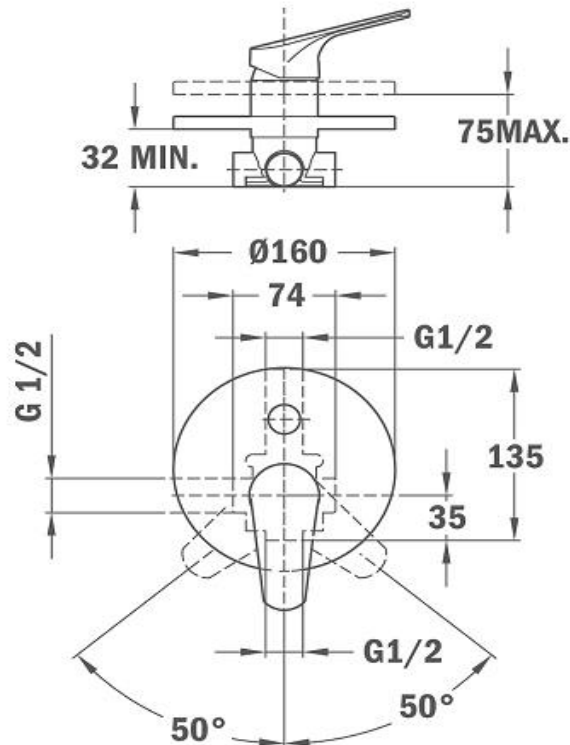

Flushing of pipe must be done before fittings are installed. Failure to do so voids the warranty.

Follow cleaning instructions and avoid using any harmful chemicals.

All information is for reference only. Installation shall always be based on the specs provided with actual delivered items.

For more info, visit www.kuysen.com