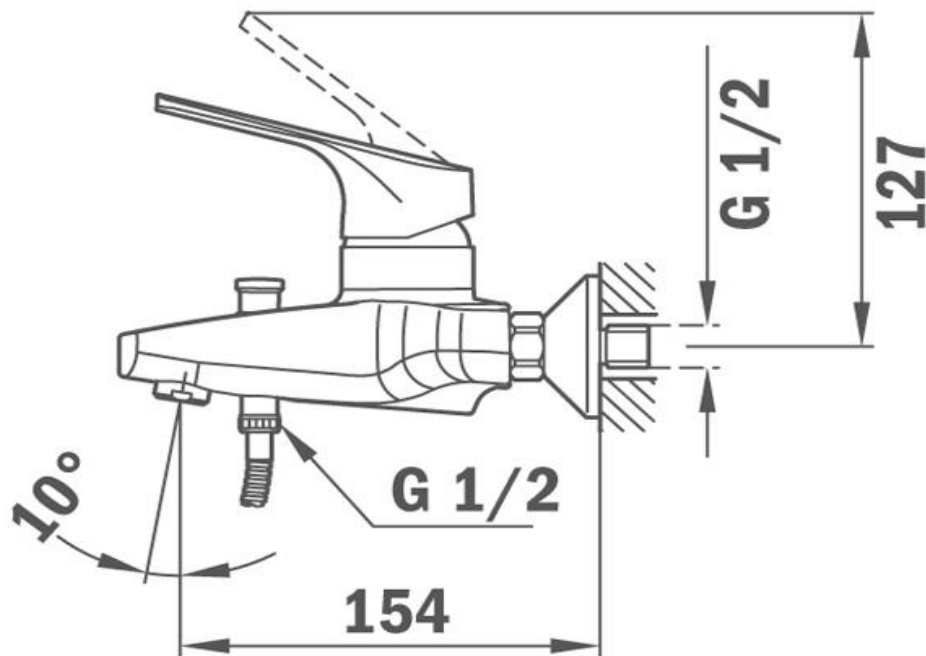

Brand : TEKA, China  
 Name : MT PLUS / Exposed Bath / Shower Mixer  
 Item Code : 46.122.0200  
 Color / Finish : Chrome-plated  
 Dimensions : 15.4cm spout projection

**Product info:**

- With supply pipes distance 150±20mm
- Basic shower set R13.184.00
- With automatic diverter
- With noise reducers
- Anti-scale aerator
- Operation pressure 1~5 bar (14~73 psi)