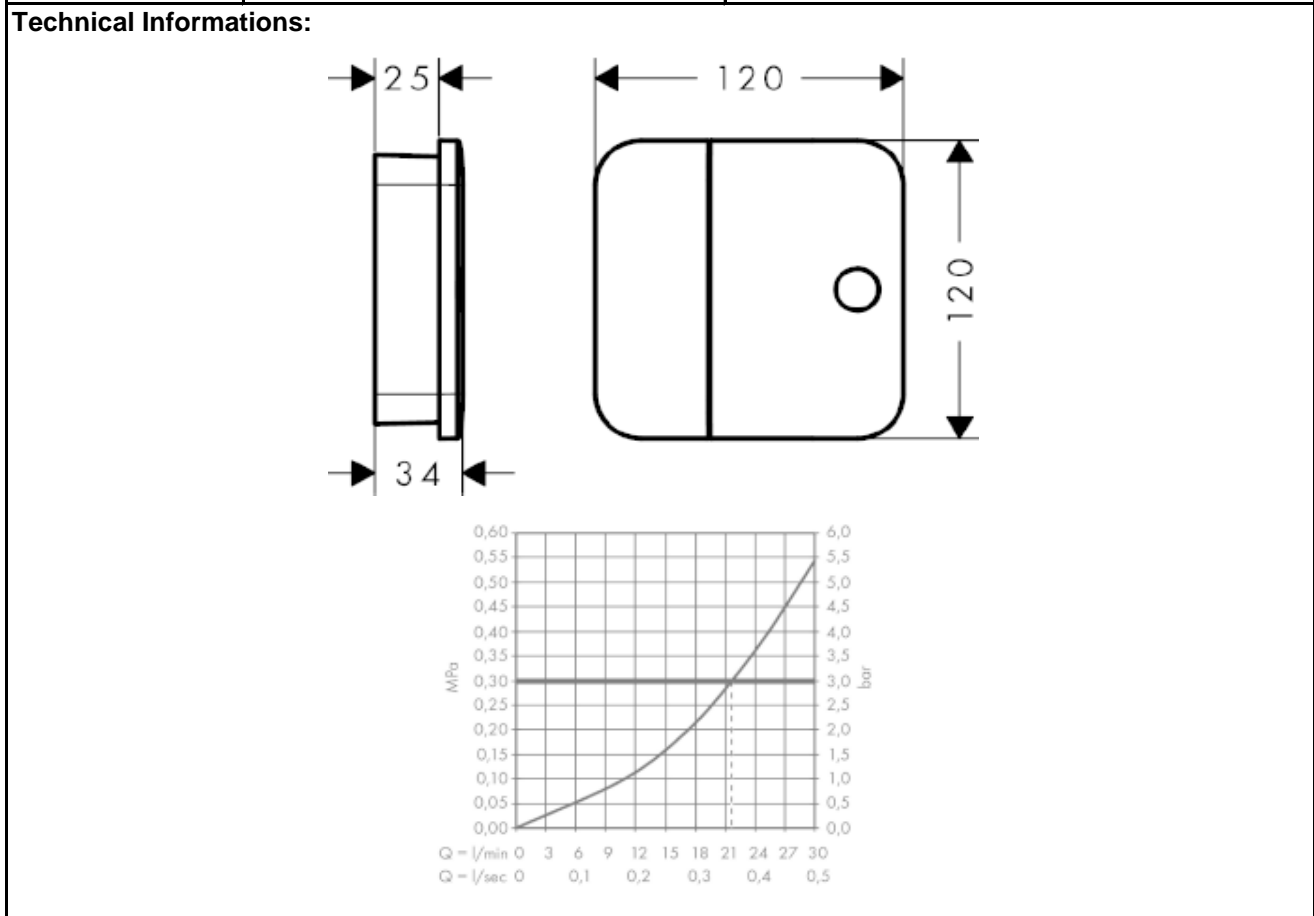

SPECIFICATION SHEET - fittings

BRAND:	AXOR®	Product Photo: 
ORIGIN:	Germany	
SERIES:	One	
PRODUCT DESCRIPTION:	Shut-off valve	
MODEL No.	45771.000	
FINISH/COLOUR:	Chrome-plated	
DIMENSIONS:	120mm x 120mm	
OPTIONAL MATCHING PARTS:		