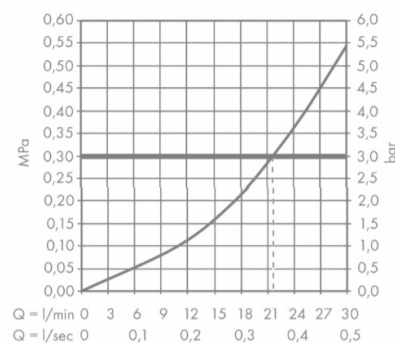

Add-ons :

- 1 x 45770.180 basic set for shut off valve

Technology

Flowchart

Flushing of pipe must be done before fittings are installed. Failure to do so voids the warranty.

Follow cleaning instructions and avoid using any harmful chemicals.