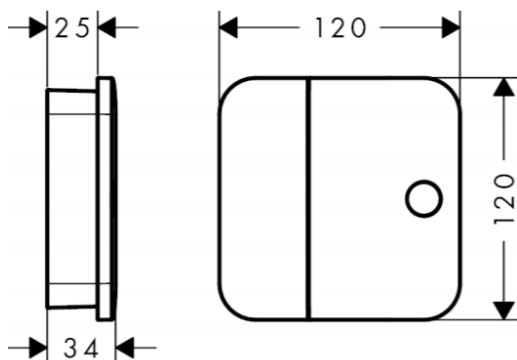

Brand : Axor, Germany
Name : One Shut-off Valve for Concealed Installation
Item Code : 45771.000
Designer : Edward Barber & Jay Osgerby
Color / Finish : Chrome
Dimensions :

Product info:

- comfortable turning on / off of consumers with large Select-paddle
- 1 function
- connection dimension: DN15
- material: metal

Add-ons :

- 1 x 45770.180 basic set for shut off valve

Technology

Flowchart

Flushing of pipe must be done before fittings are installed. Failure to do so voids the warranty.

Follow cleaning instructions and avoid using any harmful chemicals.

All information is for reference only. Installation shall always be based on the specs provided with actual delivered items.

For more info, visit www.kuysen.com