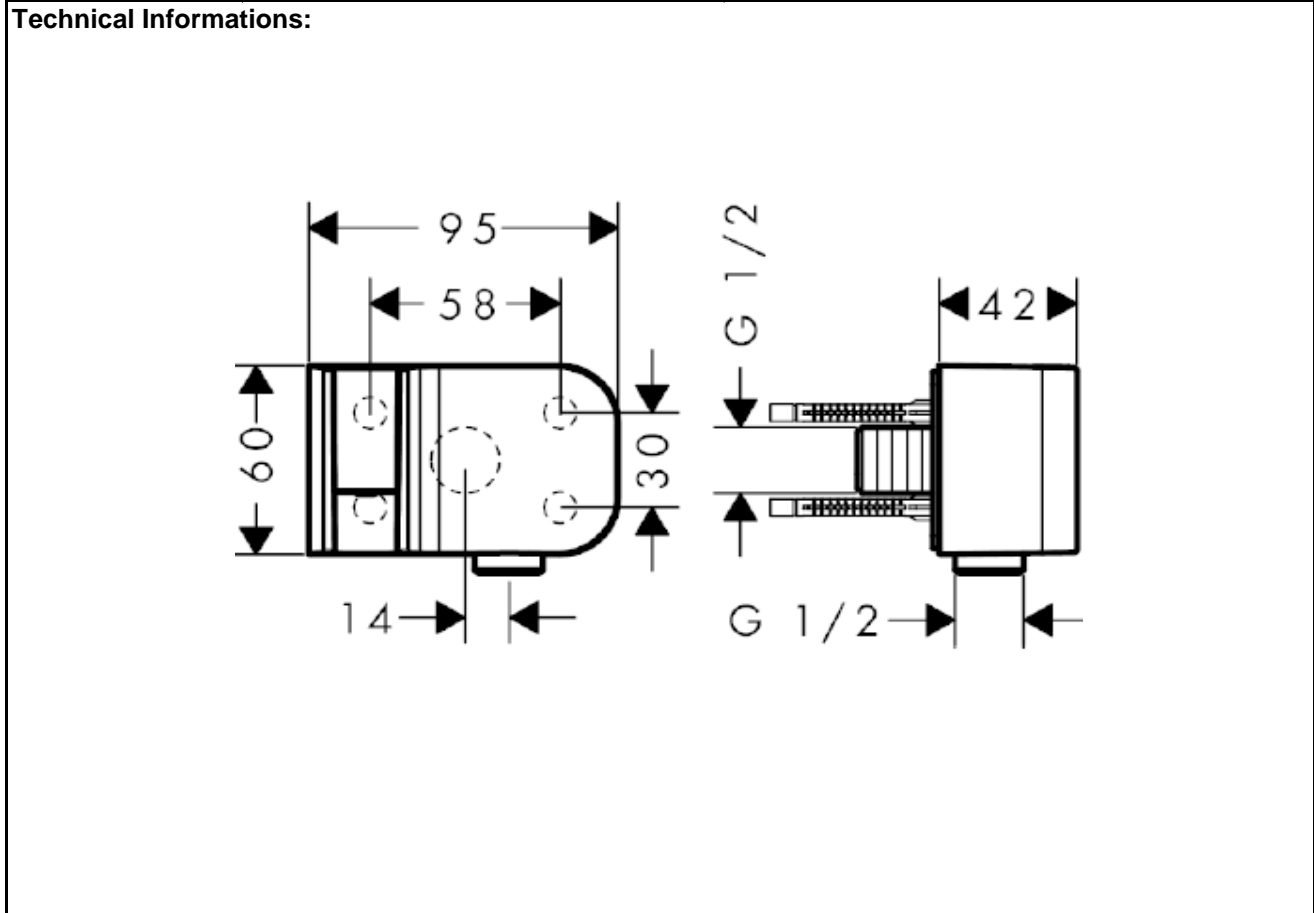

SPECIFICATION SHEET - fittings

BRAND:	AXOR®	Product Photo: 
ORIGIN:	Germany	
SERIES:	One	
PRODUCT DESCRIPTION:	Porter unit with integrated wall connection (wall outlet with porter unit)	
MODEL No.	45723.000	
FINISH/COLOUR:	Chrome-plated	
DIMENSIONS:		
OPTIONAL MATCHING PARTS:		