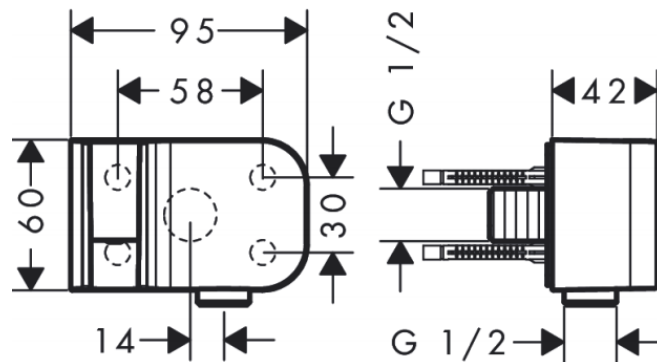

Brand : AXOR, Germany
Name : ONE Wall outlet
Item Code : 45723.670
Designer : Barber and Osgerby
Color / Finish: Matt Black
Dimensions : Overall (LxWxH in cm)

Product info:

- for hoses with cylindrical nuts
- Metal
- integrated support function
- non-return valve
- connection type: G ½