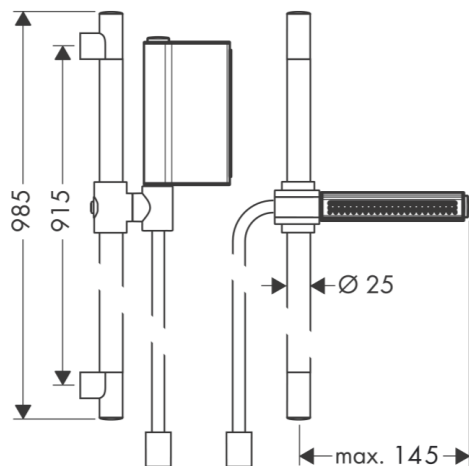

Technology

Flushing of pipe must be done before fittings are installed. Failure to do so voids the warranty.

Follow cleaning instructions and avoid using any harmful chemicals.

All information is for reference only. Installation shall always be based on the specs provided with actual delivered items.

For more info, visit www.kuysen.com