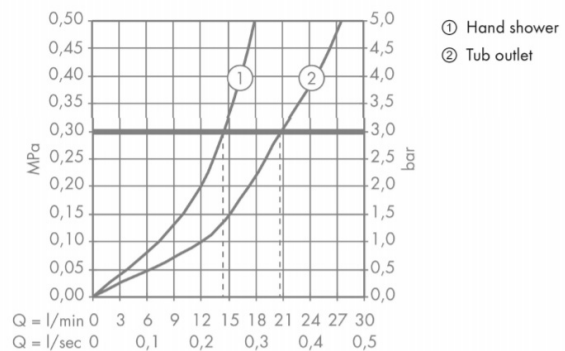

Technology

Flowchart