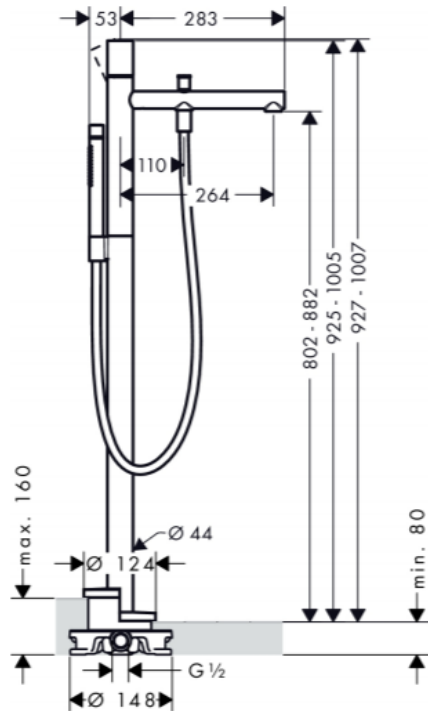

Brand : Axor, Germany  
 Name : Uno Single Lever Bath Mixer Floor-standing with Zero Handle  
 Item Code : 45416.000  
 Designer : Phoenix Design  
 Color / Finish : Chrome  
 Dimensions :

**Product info:**

- consists of: single lever bath mixer floor standing, baton hand shower, shower hose, shower holder
- projection 264 mm
- connection type: basic set
- spray type mixer: normal spray
- spray type hand shower: Rain, Mono
- flow rate at 3 bar: 20 l/min
- min. operating pressure: 1 bar
- max. operating pressure: 10 bar
- ceramic cartridge
- temperature limitation adjustable
- diverter with automatic resetting
- non-return valve

**Add-ons :**

- 1 x 10452.180 basic set for bath mixer floor-standing