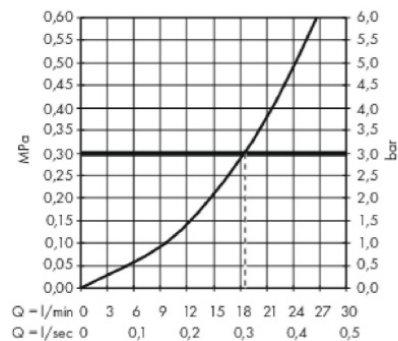

Add-ons :

- 1 X 10452.180 basic set for floor-standing bath mixer

Technology

Flowchart

Flushing of pipe must be done before fittings are installed. Failure to do so voids the warranty.

Follow cleaning instructions and avoid using any harmful chemicals.