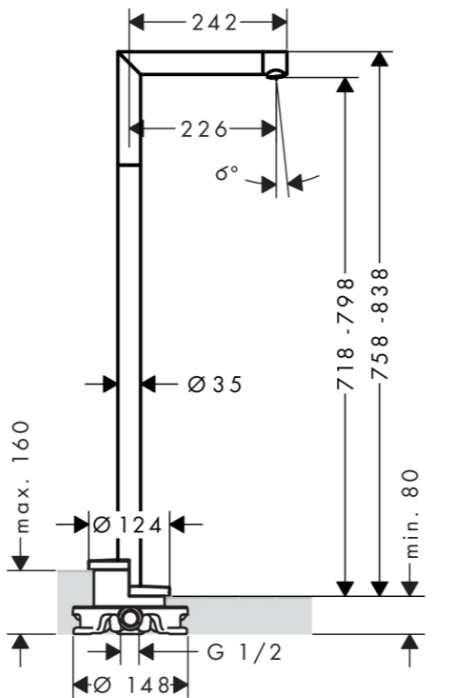

Brand : Axor, Germany
 Name : Uno Bath Spout Straight Floor-standing
 Item Code : 45412.000
 Designer : Phoenix Design
 Color / Finish : Chrome
 Dimensions :

Product info:

- projection 226 mm
- free-standing installation
- flow rate: 20 l/min
- spray type: normal spray

Add-ons :

- 1 X 10452.180 basic set for floor-standing bath mixer

Technology

Flowchart

Flushing of pipe must be done before fittings are installed. Failure to do so voids the warranty.

Follow cleaning instructions and avoid using any harmful chemicals.