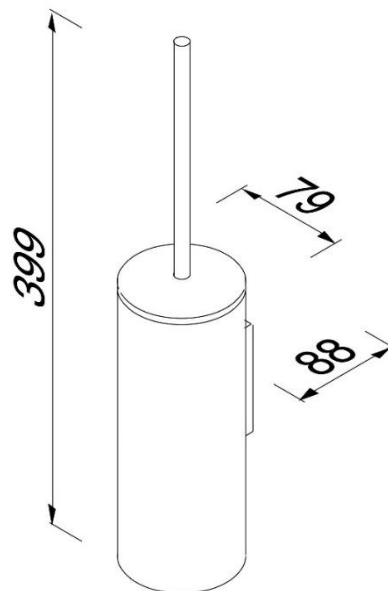

Brand : GEESA, Netherlands  
Name : WYNK WC Brush with Holder  
Item Code : 4511-02  
Designer : Geesa  
Color / Finish : Chrome  
Dimensions : Overall (LxWxH in cm)  
7.9 x 8.8 x 39.9cm

Product info:

- Material: Metal
- Wall mounted