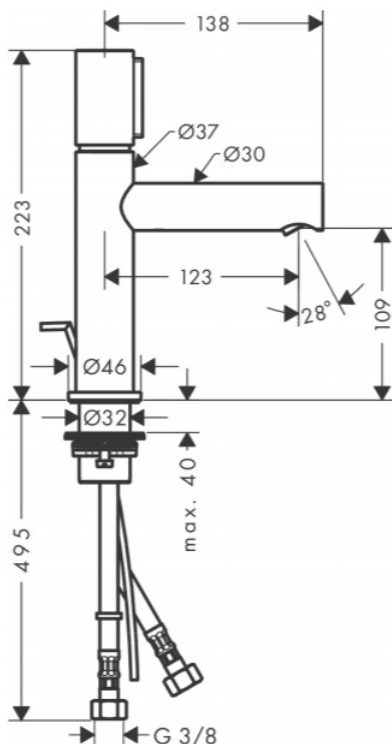

Brand : Axor, Germany  
 Name : Uno Basin Mixer 110  
 Item Code : 45010.000  
 Designer : Phoenix Design  
 Color / Finish : Chrome  
 Dimensions :

#### Product info:

- consists of: Basin mixer, pop-up waste set
- ComfortZone 110
- projection 123 mm
- spray type: laminar spray
- flow rate at 3 bar: 5 l/min
- Select cartridge with temperature control
- temperature limitation adjustable
- suitable for continuous flow water heaters

#### Add-ons :

- 2 x angle valve 1/2 x 3/8 w/ conical nut
- 1 x p-trap