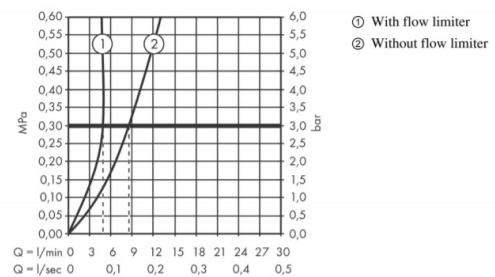

Technology

Design awards

Flowchart