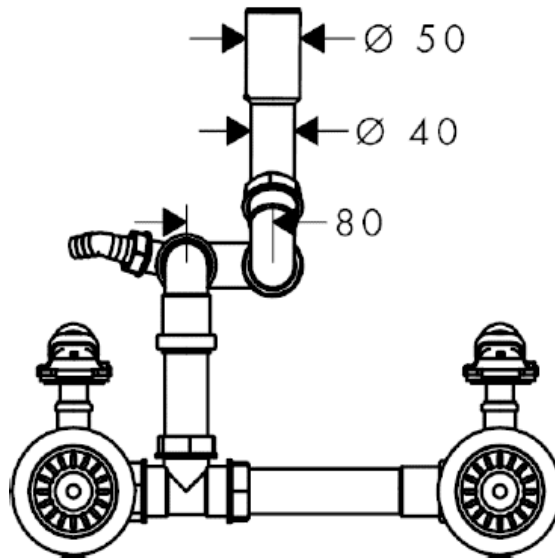

SPECIFICATION SHEET - kitchen sinks

BRAND:	hansgrohe	Product Photo:
ORIGIN:	Germany	
SERIES:	Compatible Waste & Overflow Sets	
PRODUCT DESCRIPTION:	MANUAL waste and overflow set for sink 400/450 Drain operation via turning pop-up handle for: Regular Kitchen Sink Mixers	
MODEL No.	43922.009	
FINISH/COLOUR:	Chrome-plated	
DIMENSIONS:		
OPTIONAL MATCHING PARTS:		

Technical Informations:

REMINDER: Do not use cleaners containing abrasive cleansers, ammonia, bleach, acids, waxes, alcohol, solvents or other products not recommended for chrome.
All information is for reference only, installation shall always be based on the actual product delivered.