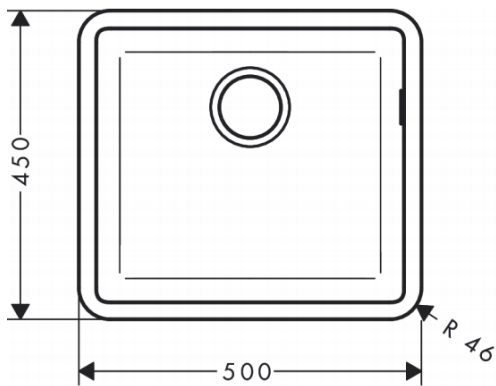

Brand : HANSGROHE, Germany  
 Name : SilicaTec, Undermount sink  
 Item Code : 43431.170  
 Designer : Hansgrohe  
 Color / Finish : Graphite Black  
 Dimensions : Overall size 500 x 450 x 205mm  
 Bowl size 450 x 400 x 190mm

Product info:

- 1 bowl with side overflow
  - Undermount installation
  - Mounting clips included (range 28-40mm)
- Add-ons :
- 43927.000 Manual drain

Flushing of pipe must be done before fittings are installed. Failure to do so voids the warranty.