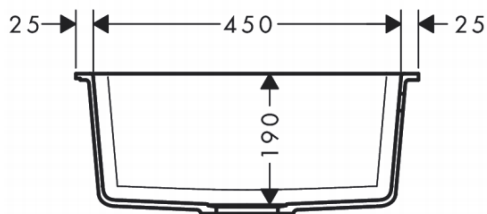

Brand : HANSGROHE, Germany  
 Name : SilicaTec, Undermount sink  
 Item Code : 43431.170  
 Designer : Hansgrohe  
 Color / Finish : Graphite Black  
 Dimensions : Overall size 500 x 450 x 205mm  
 Bowl size 450 x 400 x 190mm

Product info:

- 1 bowl with side overflow
  - Undermount installation
  - Mounting clips included (range 28-40mm)
- Add-ons :
- 43927.000 Manual drain

Flushing of pipe must be done before fittings are installed. Failure to do so voids the warranty.