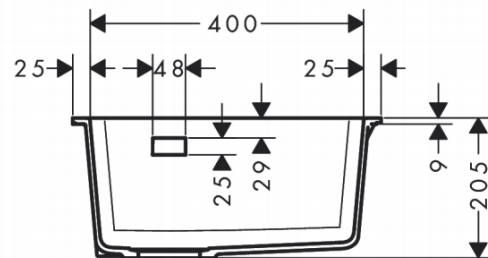

Brand : HANSGROHE, Germany  
 Name : SilicaTec, Undermount sink  
 Item Code : 43431.170  
 Designer : Hansgrohe  
 Color / Finish : Graphite Black  
 Dimensions : Overall size 500 x 450 x 205mm  
 Bowl size 450 x 400 x 190mm

Product info:

- 1 bowl with side overflow
  - Undermount installation
  - Mounting clips included (range 28-40mm)
- Add-ons :
- 43927.000 Manual drain

Flushing of pipe must be done before fittings are installed. Failure to do so voids the warranty.