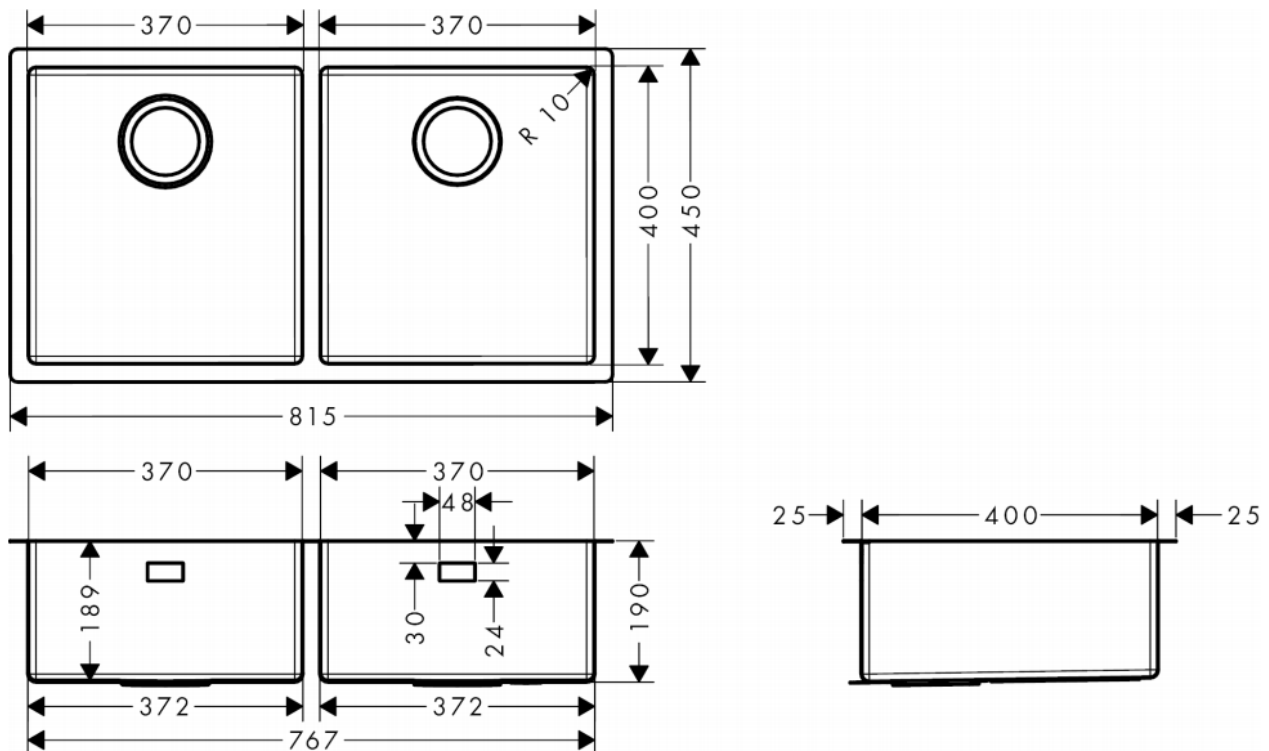

Brand : HANSGROHE, Germany  
 Name : Stainless Undermount sink  
 Item Code : 43430.809  
 Designer : Hansgrohe  
 Color / Finish : Stainless Steel  
 Dimensions : Overall size 815 x 450 x 190mm  
 Bowl size 370 x 400 x 190mm

Product info:

- 2 bowls with overflow
- Undermount installation
- Mounting clips included (range 28-40mm)

Add-ons :

- 43922.009 Manual drain
- 43932.009 Automatic drain
- 43942.009 Automatic drain for 73806.000