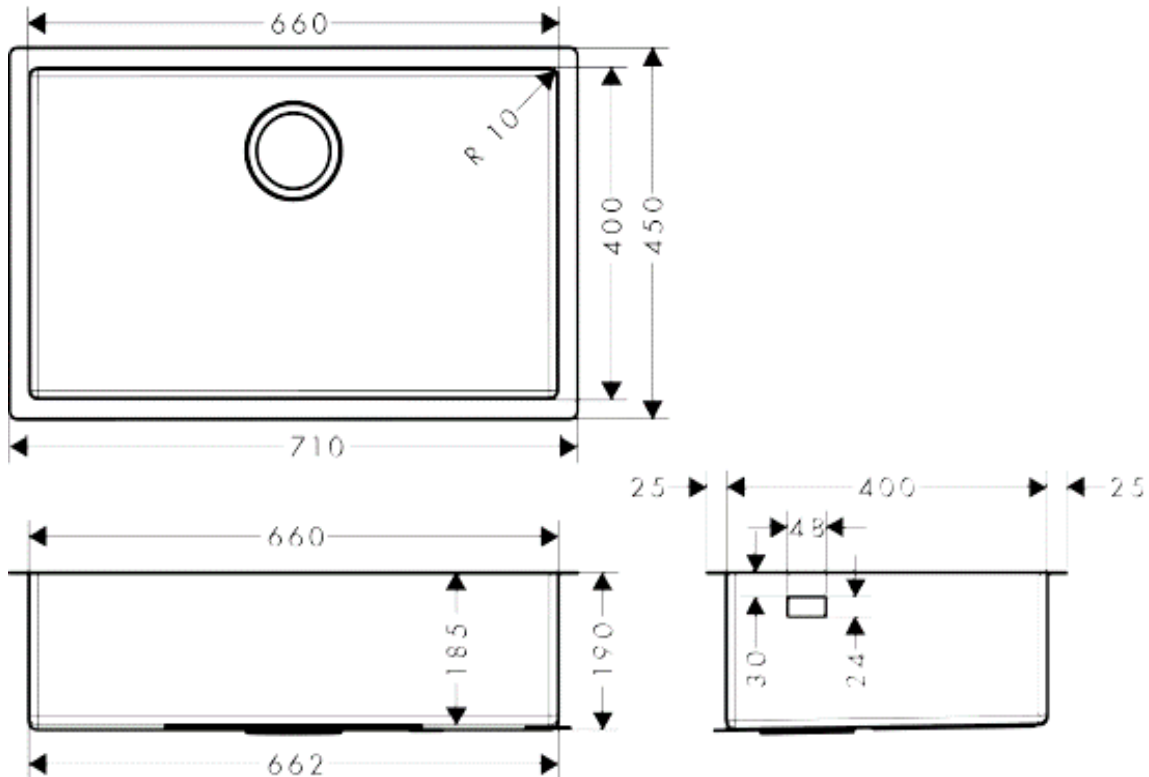

SPECIFICATION SHEET - kitchen sinks

BRAND:	hangrohe	Product Photo:
ORIGIN:	Germany	
SERIES:	SINGLE BOWL 660	
PRODUCT DESCRIPTION:	Undermount 660 1 bowl, stainless steel, with overflow mounting clips included bowl size: 660mm x 400mm x 190mm	
MODEL No.	43428.809	
FINISH/COLOUR:	Stainless Steel	
DIMENSIONS:	Overall: 710mm x 450mm x 190mm	
OPTIONAL MATCHING PARTS:		

Technical Informations:

REMINDER:	Do not use cleaners containing abrasive cleansers, ammonia, bleach, acids, waxes, alcohol, solvents or other products not recommended for chrome.
	All information is for reference only, installation shall always be based on the actual product delivered.