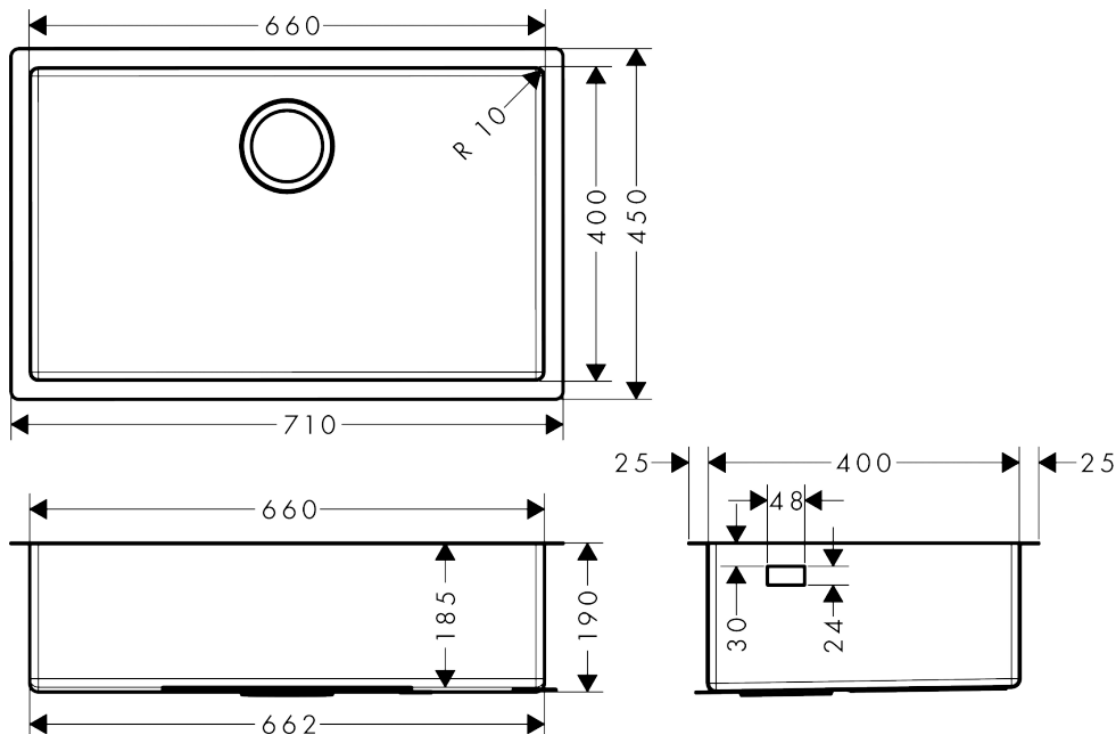

Brand : HANSGROHE, Germany
 Name : Stainless Undermount sink
 Item Code : 43428.809
 Designer : Hansgrohe
 Color / Finish : Stainless Steel
 Dimensions : Overall size 710 x 450 x 190mm
 Bowl size 660 x 400 x 190mm

Product info:

- 1 bowl with overflow
- Undermount installation
- Mounting clips included (range 28-40mm)

Add-ons :

- 43921.009 Manual drain
- 43931.009 Automatic drain
- 43941.009 Automatic drain for 73806.000