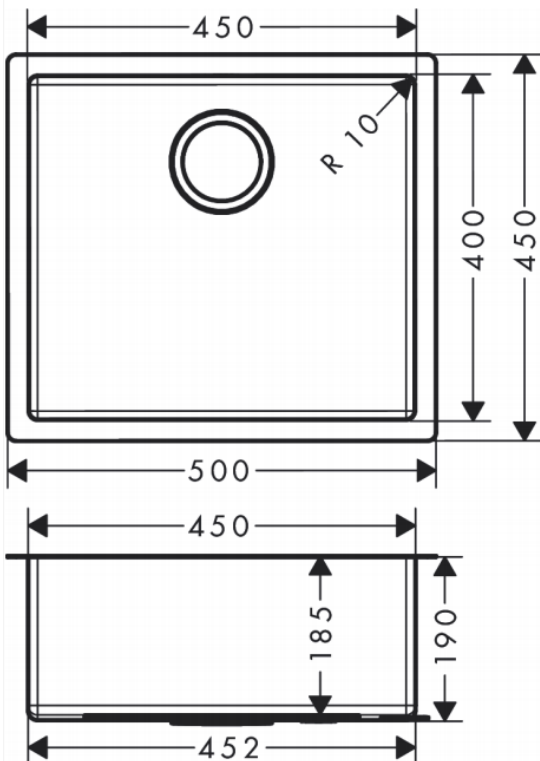

Brand : HANSGROHE, Germany
 Name : Stainless Undermount sink
 Item Code : 43426.809
 Designer : Hansgrohe
 Color / Finish : Stainless Steel
 Dimensions : Overall size 500 x 450 x 190mm
 Bowl size 450 x 400 x 190mm

Product info:

- 1 bowl with overflow
- Undermount installation
- Mounting clips included (range 28-40mm)

Add-ons :

- 43920.009 Manual drain
- 43930.009 Automatic drain
- 43940.009 Automatic drain for 73806.000