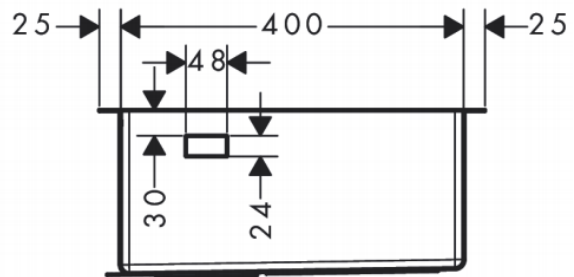

Brand : HANSGROHE, Germany
 Name : Stainless Undermount sink
 Item Code : 43426.809
 Designer : Hansgrohe
 Color / Finish : Stainless Steel
 Dimensions : Overall size 500 x 450 x 190mm
 Bowl size 450 x 400 x 190mm

Product info:

- 1 bowl with overflow
- Undermount installation
- Mounting clips included (range 28-40mm)

Add-ons :

- 43920.009 Manual drain
- 43930.009 Automatic drain
- 43940.009 Automatic drain for 73806.000