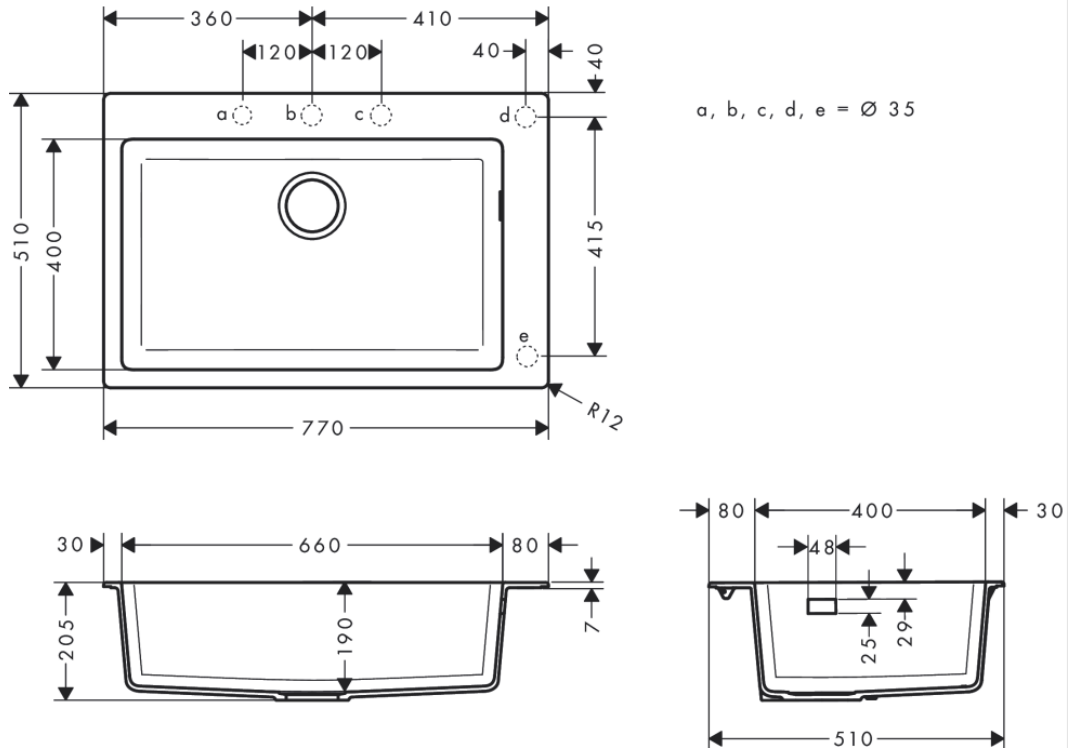

Brand : HANSGROHE, Germany
 Name : SilicaTec, Built-in sink
 Item Code : 43313.380
 Designer : Hansgrohe
 Color / Finish : Concrete Grey
 Dimensions : Overall size 770 x 510 x 205mm
 Bowl size 660 x 400 x 190mm

Product info:

- 1 bowl with side overflow
- Pre-drilled tap hole
- Self-rimming or flush-mount installation
- Mounting clips included (range 28-40mm)

Add-ons :

- 43927.000 Manual drain

Flushing of pipe must be done before fittings are installed. Failure to do so voids the warranty.