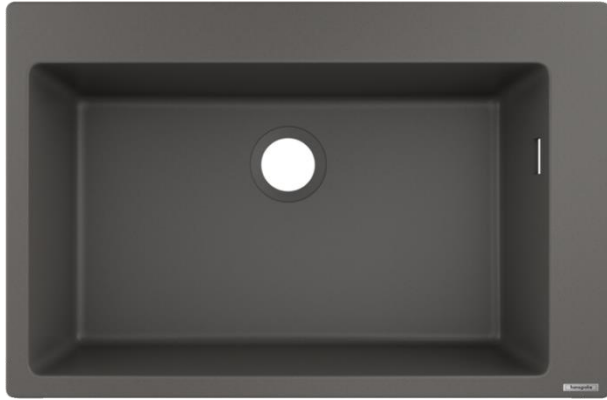

Brand : HANSGROHE, Germany
 Name : SilicaTec, Built-in sink
 Item Code : 43313.290
 Designer :
 Color / Finish : Stone Grey
 Dimensions : Overall size 770 x 510 x 205mm
 Bowl size 660 x 400 x 190mm

Product info:

- 1 bowl with side overflow
- Pre-drilled tap hole
- Self-rimming or flush-mount installation
- Mounting clips included (range 28-40mm)

Add-ons :

- 43927.000 Manual drain

Flushing of pipe must be done before fittings are installed. Failure to do so voids the warranty.