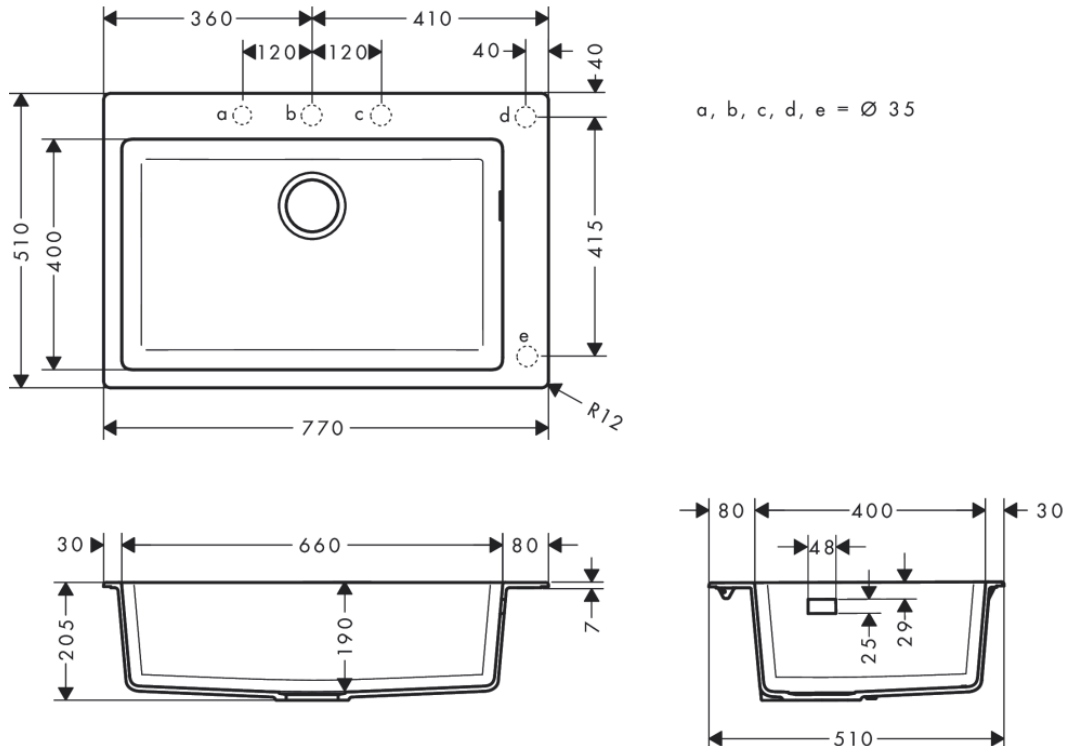

Brand : HANSGROHE, Germany
 Name : SilicaTec, Built-in sink
 Item Code : 43313.290
 Designer :
 Color / Finish : Stone Grey
 Dimensions : Overall size 770 x 510 x 205mm
 Bowl size 660 x 400 x 190mm

Product info:

- 1 bowl with side overflow
- Pre-drilled tap hole
- Self-rimming or flush-mount installation
- Mounting clips included (range 28-40mm)

Add-ons :

- 43927.000 Manual drain

Flushing of pipe must be done before fittings are installed. Failure to do so voids the warranty.