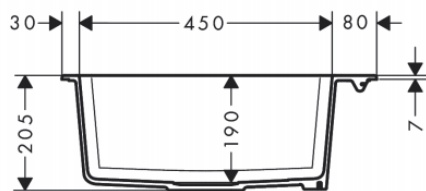

Brand : HANSGROHE, Germany  
 Name : SilicaTec, Built-in sink  
 Item Code : 43312.380  
 Designer : Hansgrohe  
 Color / Finish : Concrete Grey  
 Dimensions : Overall size 560 x 510 x 205mm  
 Bowl size 450 x 400 x 190mm

**Product info:**

- 1 bowl with side overflow
- Pre-drilled tap hole
- Self-rimming or Flush-mount installation
- Mounting clips included (range 28-40mm)

**Add-ons :**

- 43927.000 Manual drain

a, b, c, d, e =  $\varnothing$  35  
 a, b, c, d, e =  $\varnothing$  35