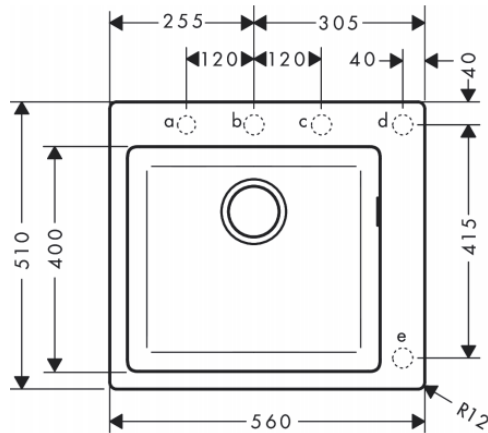

Brand : HANSGROHE, Germany  
 Name : SilicaTec, Built-in sink  
 Item Code : 43312.380  
 Designer : Hansgrohe  
 Color / Finish : Concrete Grey  
 Dimensions : Overall size 560 x 510 x 205mm  
 Bowl size 450 x 400 x 190mm

**Product info:**

- 1 bowl with side overflow
- Pre-drilled tap hole
- Self-rimming or Flush-mount installation
- Mounting clips included (range 28-40mm)

**Add-ons :**

- 43927.000 Manual drain

a, b, c, d, e =  $\varnothing$  35  
 a, b, c, d, e =  $\varnothing$  35