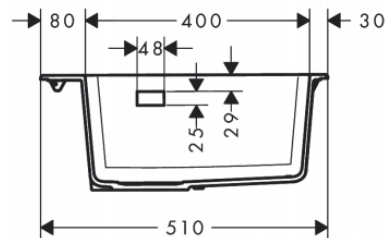

Brand : HANSGROHE, Germany  
 Name : SilicaTec, Built-in sink  
 Item Code : 43312.380  
 Designer : Hansgrohe  
 Color / Finish : Concrete Grey  
 Dimensions : Overall size 560 x 510 x 205mm  
 Bowl size 450 x 400 x 190mm

**Product info:**

- 1 bowl with side overflow
- Pre-drilled tap hole
- Self-rimming or Flush-mount installation
- Mounting clips included (range 28-40mm)

**Add-ons :**

- 43927.000 Manual drain

a, b, c, d, e =  $\varnothing$  35  
 a, b, c, d, e =  $\varnothing$  35