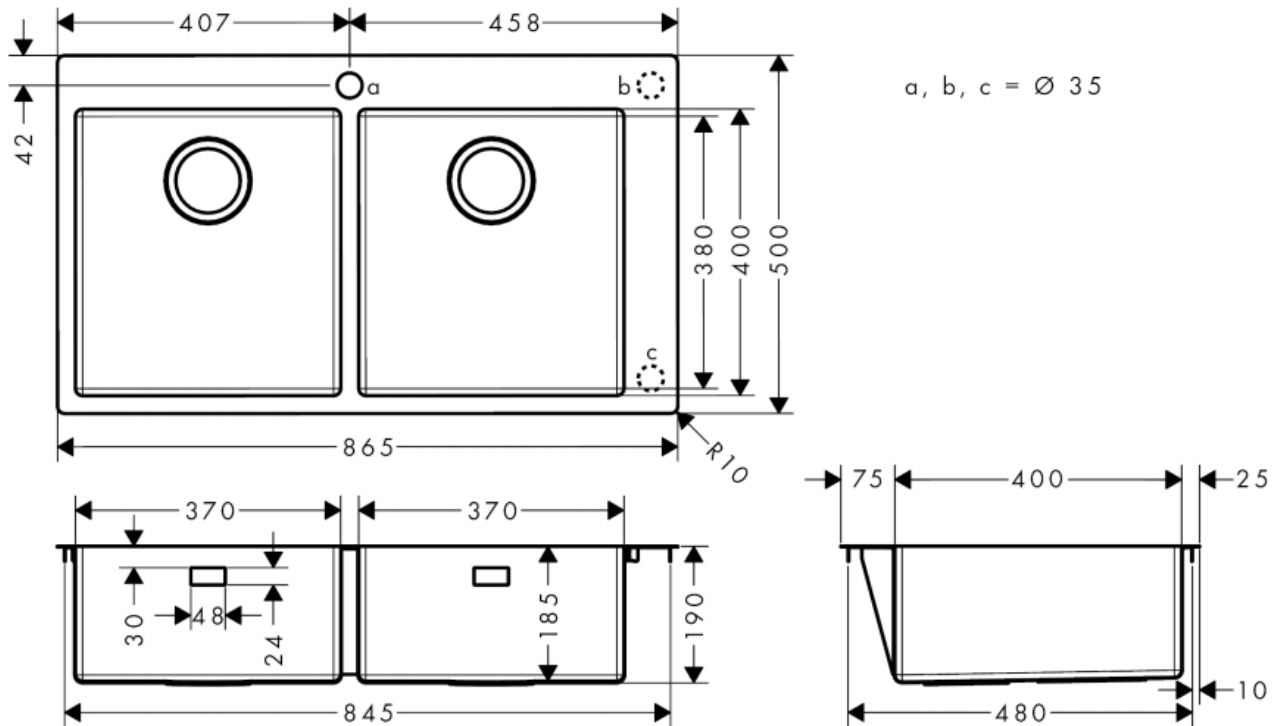

Brand : HANSGROHE, Germany
 Name : Stainless Built-in sink
 Item Code : 43303.809
 Designer : Hansgrohe
 Color / Finish : Stainless Steel
 Dimensions : Overall size 865 x 500 x 190mm
 Bowl size 370 x 400 x 190mm

Product info:

- 2 bowls with overflow
- Pre-drilled tap hole
- Self-rimming or flush-mount installation
- Mounting clips included (range 28-40mm)

Add-ons :

- 43922.009 Manual drain
- 43932.009 Automatic drain
- 43942.009 Automatic drain for 73806.000