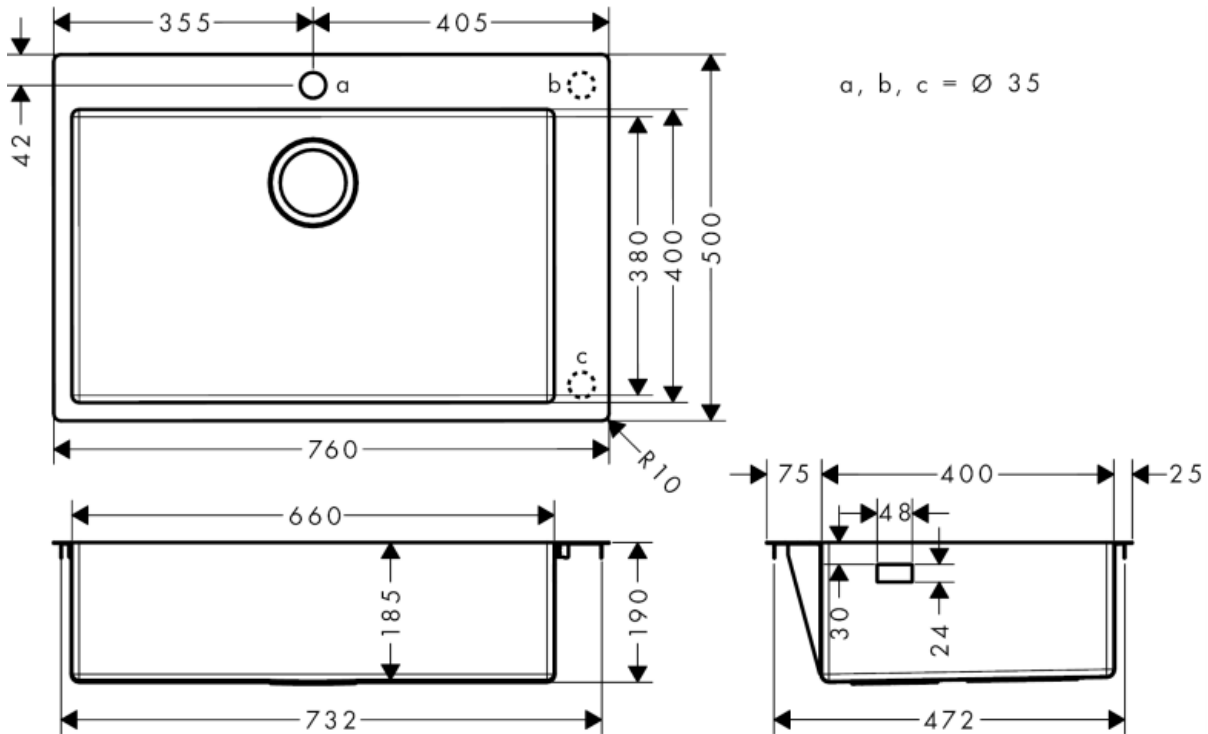

Brand : HANSGROHE, Germany  
 Name : Stainless Built-in sink  
 Item Code : 43302.809  
 Designer : Hansgrohe  
 Color / Finish : Stainless Steel  
 Dimensions : Overall size 760 x 500 x 190mm  
 Bowl size 660 x 400 x 190mm

Product info:

- 1 bowls with overflow
- Pre-drilled tap hole
- Self-rimming or flush-mount installation
- Mounting clips included (range 28-40mm)

Add-ons :

- 43921.009 Manual drain
- 43931.009 Automatic drain
- 43941.009 Automatic drain for 73806.000