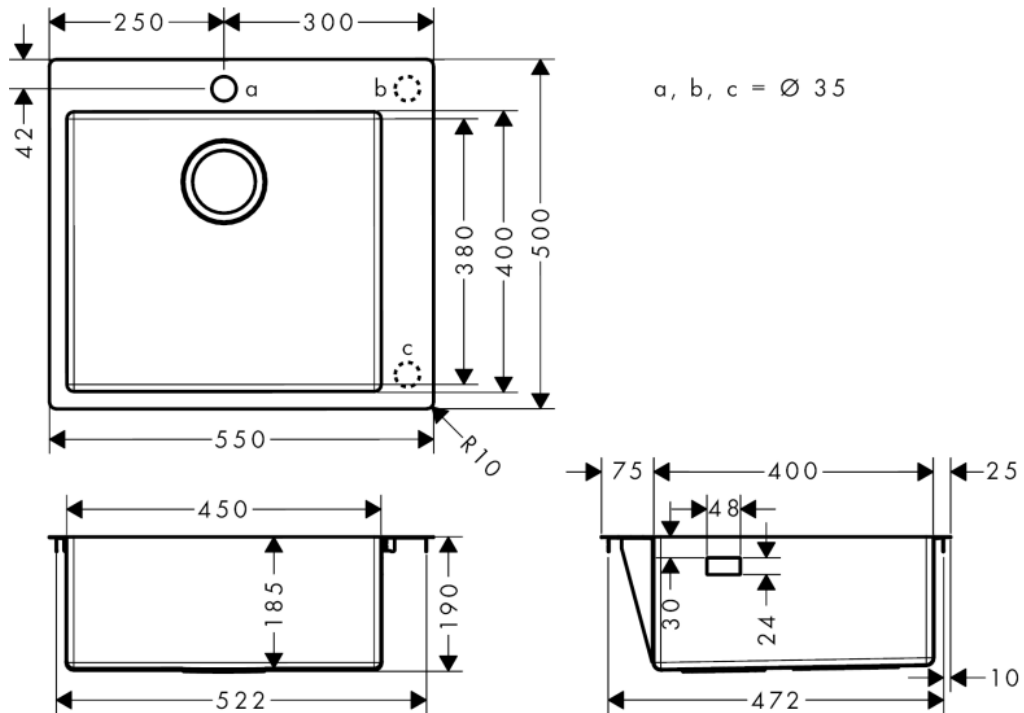

Brand : HANSGROHE, Germany
 Name : Stainless Built-in sink
 Item Code : 43301.809
 Designer : Hansgrohe
 Color / Finish : Stainless Steel
 Dimensions : Overall size 550 x 450 x 190mm
 Bowl size 450 x 400 x 190mm

Product info:

- 1 bowls with overflow
- Pre-drilled tap hole
- Self-rimming or flush-mount installation
- Mounting clips included (range 28-40mm)

Add-ons :

- 43920.009 Manual drain
- 43930.009 Automatic drain
- 43940.009 Automatic drain for 73806.000