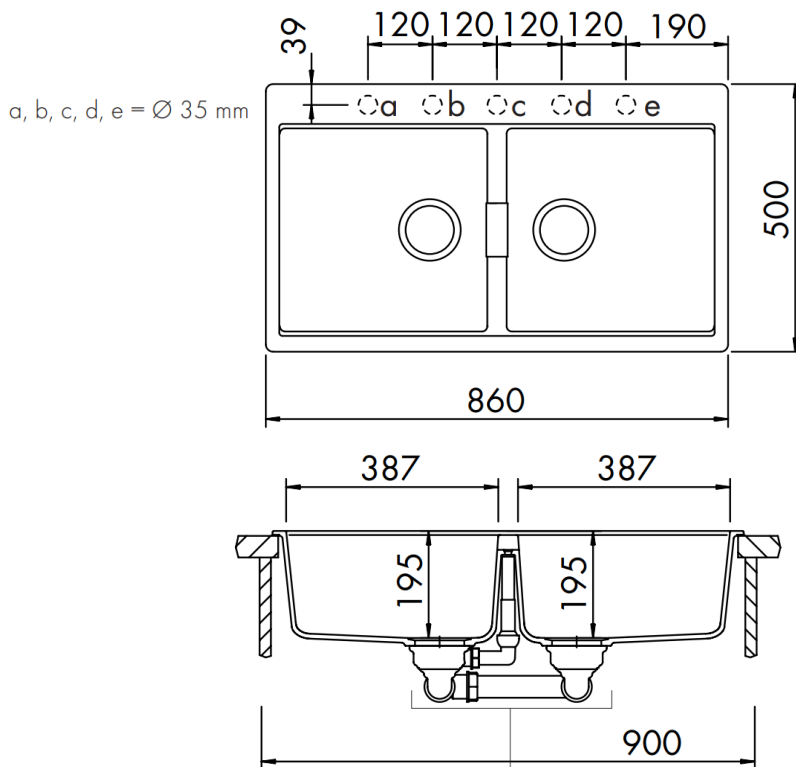

Brand : AXOR, Germany
 Name : SilicaLux Built-in sink
 Item Code : 43007.309
 Designer :
 Color / Finish : Bronze
 Dimensions : Overall size 860 x 500mm
 Bowl size 387 x 380 x 195mm

Product info:

- 2 bowl with overflow
- Pre-drilled tap hole
- Self-rimming installation
- Mounting clips included (range 28-40mm)