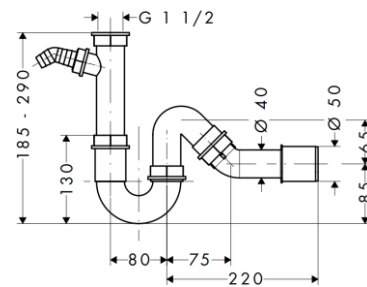

Brand : AXOR, Germany
 Name : SilicaLux Built-in sink
 Item Code : 43007.309
 Designer :
 Color / Finish : Bronze
 Dimensions : Overall size 860 x 500mm
 Bowl size 387 x 380 x 195mm

Product info:

- 2 bowl with overflow
- Pre-drilled tap hole
- Self-rimming installation
- Mounting clips included (range 28-40mm)