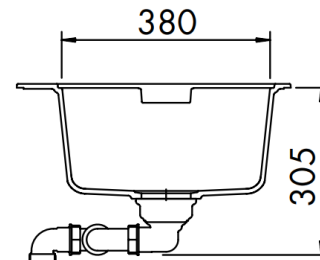

Brand : AXOR, Germany
 Name : SilicaLux Built-in sink
 Item Code : 43007.309
 Designer :
 Color / Finish : Bronze
 Dimensions : Overall size 860 x 500mm
 Bowl size 387 x 380 x 195mm

Product info:

- 2 bowl with overflow
- Pre-drilled tap hole
- Self-rimming installation
- Mounting clips included (range 28-40mm)