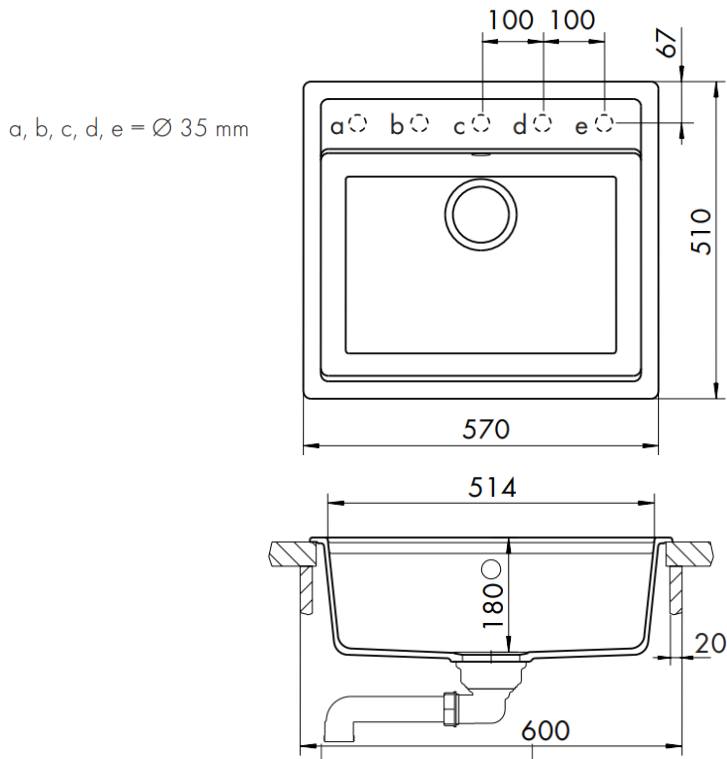

Brand : AXOR, Germany
 Name : SilicaLux Built-in sink
 Item Code : 43006.309
 Designer :
 Color / Finish : Bronze
 Dimensions : Overall size 570 x 510mm
 Bowl size 514 x 358 x 180mm

Product info:

- 1 bowl with overflow
- Pre-drilled tap hole
- Self-rimming installation
- Mounting clips included (range 28-40mm)
- Inclusive of automatic drains