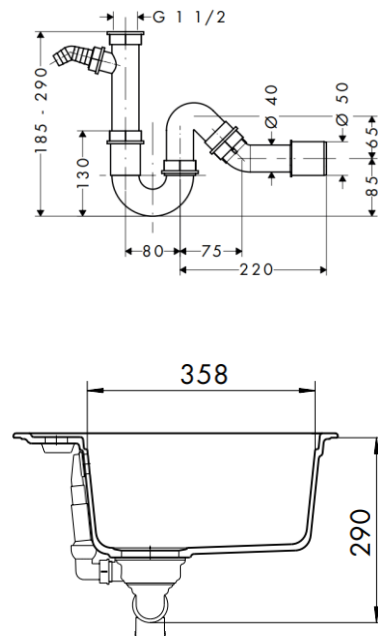

Brand : AXOR, Germany
 Name : SilicaLux Built-in sink
 Item Code : 43006.309
 Designer :
 Color / Finish : Bronze
 Dimensions : Overall size 570 x 510mm
 Bowl size 514 x 358 x 180mm

Product info:

- 1 bowl with overflow
- Pre-drilled tap hole
- Self-rimming installation
- Mounting clips included (range 28-40mm)
- Inclusive of automatic drains