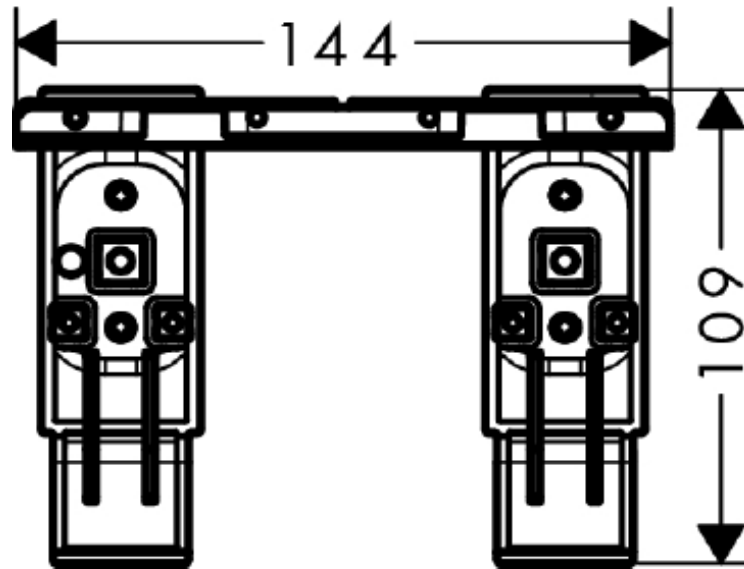

SPECIFICATION SHEET - bathroom accessories

BRAND:	AXOR®	Product Photo:
ORIGIN:	Germany	
SERIES:	Universal	
PRODUCT DESCRIPTION:	Adapter set - for assembling Axor Universal Accessories on a rail - for combination of soap dish/shelf with roll holder	
MODEL No.	42870.000	
FINISH/COLOUR:		
DIMENSIONS:	144mm x 109mm	
OPTIONAL MATCHING PARTS:		

Technical Informations:

REMINDER:	Do not use cleaners containing abrasive cleansers, ammonia, bleach, acids, waxes, alcohol, solvents or other products not recommended for chrome. All information is for reference only, installation shall always be based on the actual product delivered.