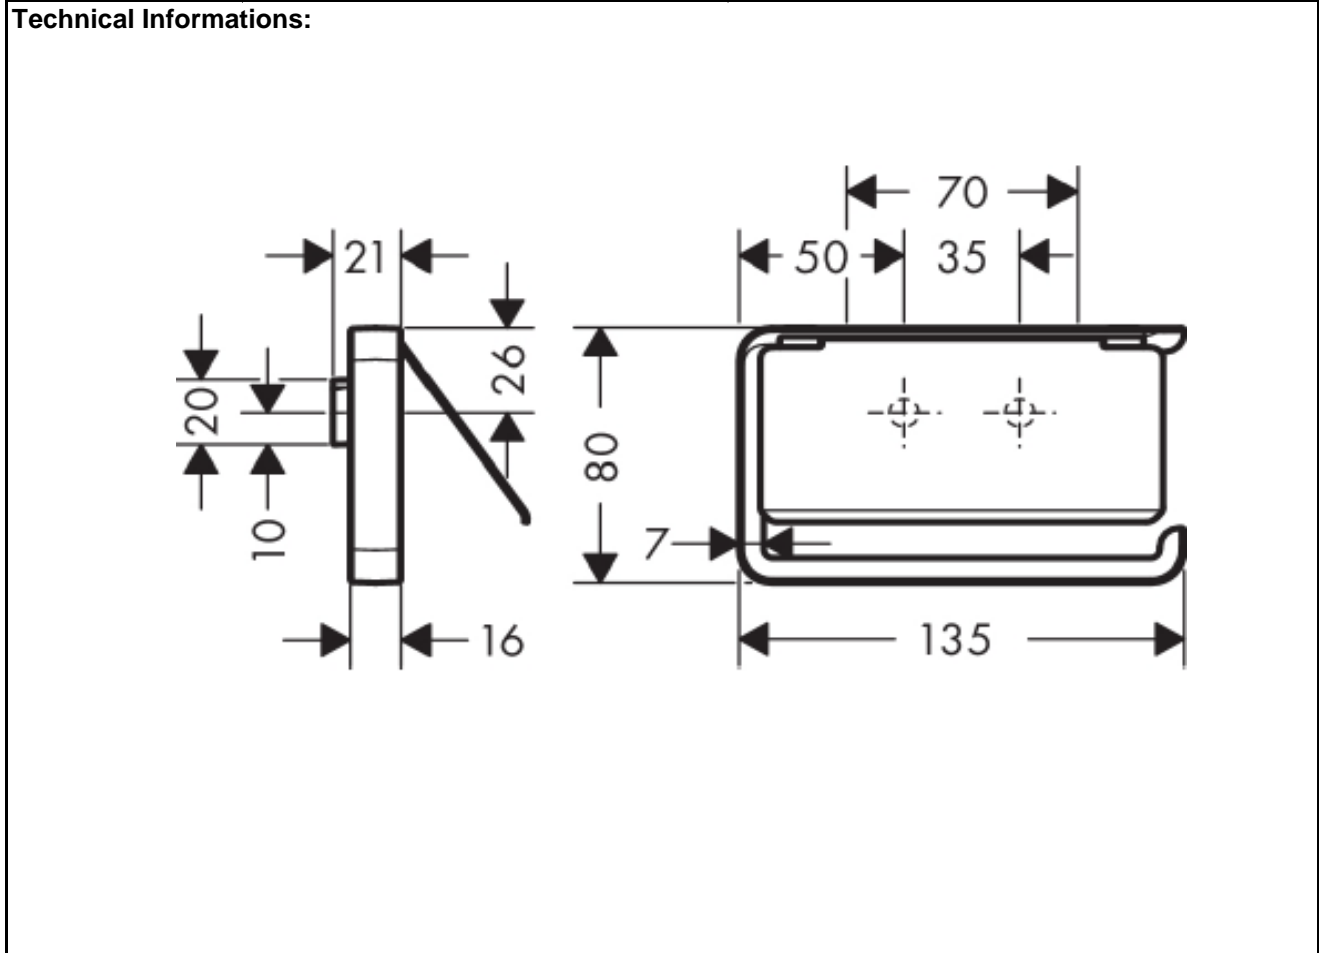

SPECIFICATION SHEET - bathroom accessories

BRAND:	AXOR®	Product Photo: 
ORIGIN:	Germany	
SERIES:	Universal	
PRODUCT DESCRIPTION:	Roll holder	
MODEL No.	42836.000	
FINISH/COLOUR:	Chrome-plated	
DIMENSIONS:	135mm W	
OPTIONAL MATCHING PARTS:		