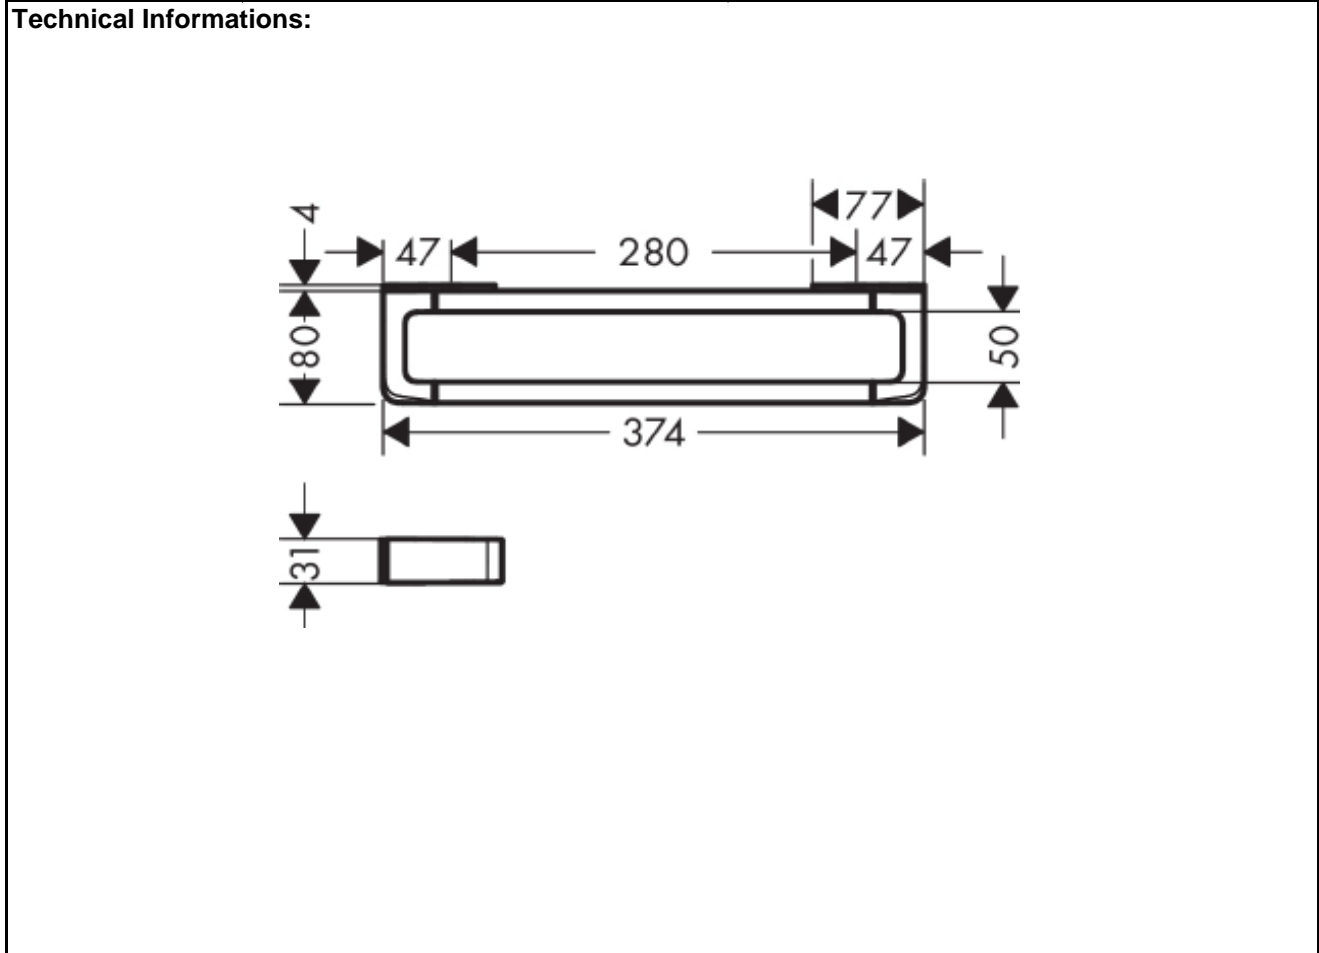

SPECIFICATION SHEET - bathroom accessories

BRAND:	AXOR®	Product Photo: 
ORIGIN:	Germany	
SERIES:	Universal	
PRODUCT DESCRIPTION:	Grab bar	
MODEL No.	42830.000	
FINISH/COLOUR:	Chrome-plated	
DIMENSIONS:	374mm x 80mm x 31mm	
OPTIONAL MATCHING PARTS:		