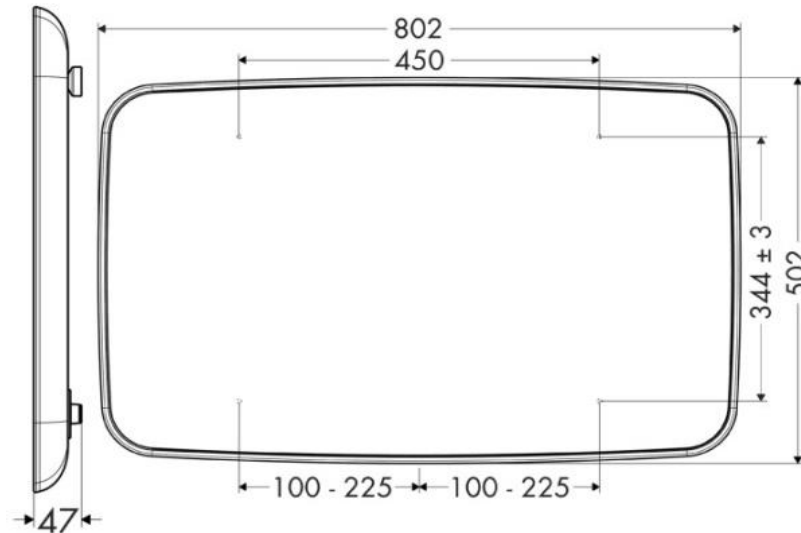

SPECIFICATION SHEET - fittings

BRAND:	AXOR®	Product Photo:
ORIGIN:	Germany	
SERIES:	Bouroullec	
PRODUCT DESCRIPTION:	Wall mounted mirror	
MODEL No.	42685.000	
FINISH/COLOUR:		
DIMENSIONS:	802mm x 502mm x 47mm	
OPTIONAL MATCHING PARTS:		

Technical Informations:

REMINDER:	Do not use cleaners containing abrasive cleansers, ammonia, bleach, acids, waxes, alcohol, solvents or other products not recommended for chrome.
	All information is for reference only, installation shall always be based on the actual product delivered.