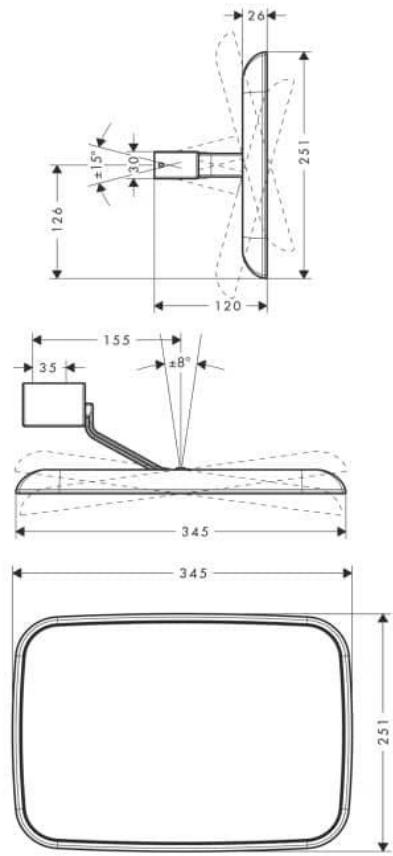

SPECIFICATION SHEET - fittings

BRAND:	AXOR®	Product Photo:
ORIGIN:	Germany	
SERIES:	Bouroullec	
PRODUCT DESCRIPTION:	Wall mounted mirror with tilt & pivot	
MODEL No.	42681.000	
FINISH/COLOUR:		
DIMENSIONS:	345mm x 251mm	
OPTIONAL MATCHING PARTS:		

Technical Informations:

REMINDER:	Do not use cleaners containing abrasive cleansers, ammonia, bleach, acids, waxes, alcohol, solvents or other products not recommended for chrome. All information is for reference only, installation shall always be based on the actual product delivered.