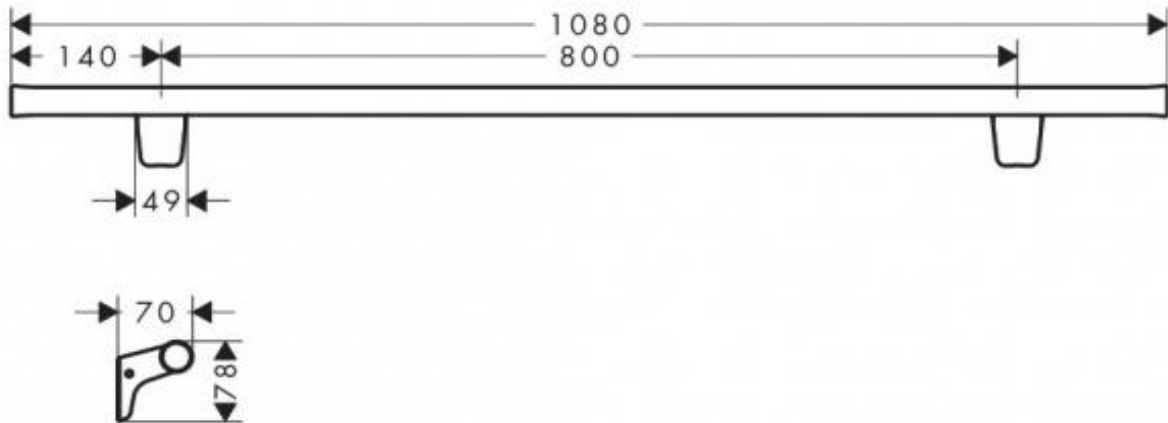

SPECIFICATION SHEET - fittings

BRAND:	AXOR®	Product Photo:
ORIGIN:	Germany	
SERIES:	Bouroullec	
PRODUCT DESCRIPTION:	Towel bar 800mm	
MODEL No.	42680.000	
FINISH/COLOUR:	Chrome-plated	
DIMENSIONS:	1080mm x 70mm x 78mm	
OPTIONAL MATCHING PARTS:		

Technical Informations:

REMINDER:	Do not use cleaners containing abrasive cleansers, ammonia, bleach, acids, waxes, alcohol, solvents or other products not recommended for chrome.
	All information is for reference only, installation shall always be based on the actual product delivered.