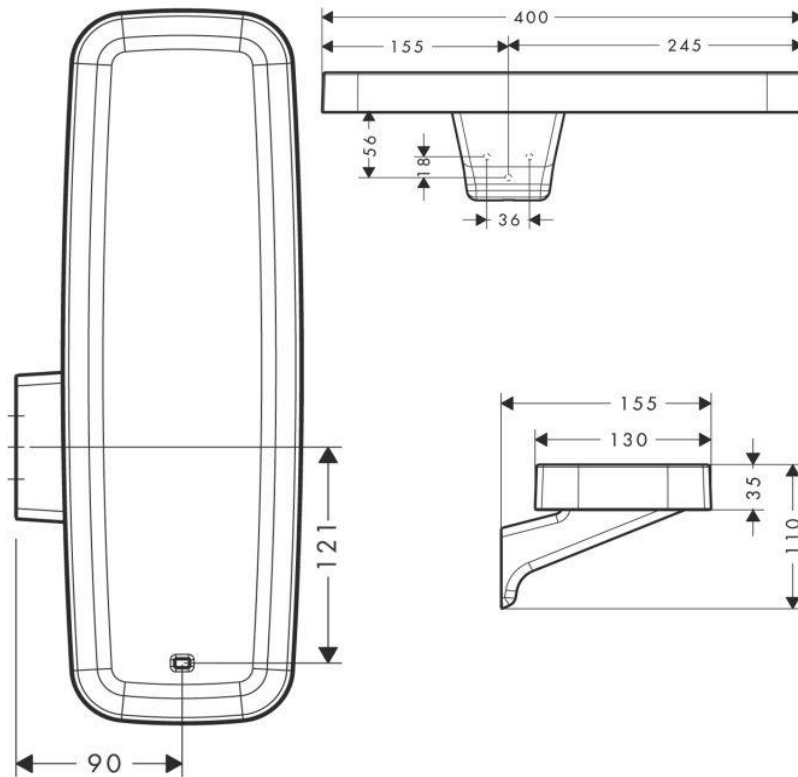

SPECIFICATION SHEET - fittings

BRAND:	AXOR®	Product Photo:
ORIGIN:	Germany	
SERIES:	Bouroullec	
PRODUCT DESCRIPTION:	Wall mounted shelf 400mm mineral cast with drain hole	
MODEL No.	42669.400	
FINISH/COLOUR:	Shelf: Mineral cast with gelcoat Bracket: Chrome-plated	
DIMENSIONS:	400mm x 155mm x 110mm	
OPTIONAL MATCHING PARTS:		

Technical Informations:

REMINDER:	Do not use cleaners containing abrasive cleansers, ammonia, bleach, acids, waxes, alcohol, solvents or other products not recommended for chrome.
	All information is for reference only, installation shall always be based on the actual product delivered.