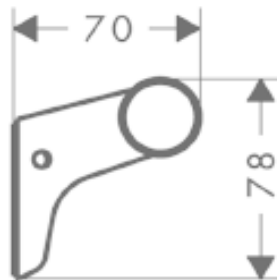

SPECIFICATION SHEET - fittings

BRAND:	AXOR®	Product Photo:
ORIGIN:	Germany	
SERIES:	Bouroullec	
PRODUCT DESCRIPTION:	Towel bar 600mm	
MODEL No.	42660.000	
FINISH/COLOUR:	Chrome-plated	
DIMENSIONS:	830mm x 70mm x 78mm	
OPTIONAL MATCHING PARTS:		

Technical Informations:

REMINDER:	Do not use cleaners containing abrasive cleansers, ammonia, bleach, acids, waxes, alcohol, solvents or other products not recommended for chrome.
	All information is for reference only, installation shall always be based on the actual product delivered.