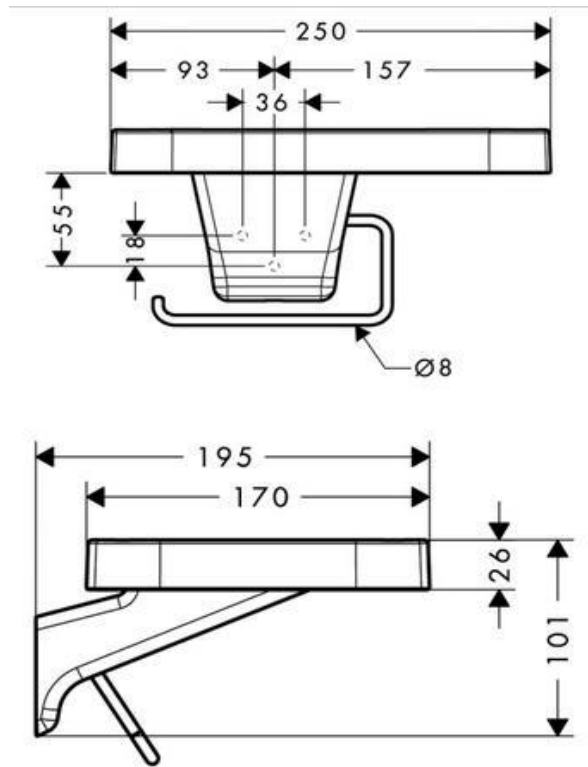

SPECIFICATION SHEET - fittings

BRAND:	AXOR®	Product Photo:
ORIGIN:	Germany	
SERIES:	Bouroullec	
PRODUCT DESCRIPTION:	Shelf with roll holder mineral cast	
MODEL No.	42636.400	
FINISH/COLOUR:	Shelf: Mineral cast with gelcoat Toilet paper ring: Chrome-plated	
DIMENSIONS:	250mm x 195mm x 101mm	
OPTIONAL MATCHING PARTS:		

Technical Informations:

REMINDER:	Do not use cleaners containing abrasive cleansers, ammonia, bleach, acids, waxes, alcohol, solvents or other products not recommended for chrome. All information is for reference only, installation shall always be based on the actual product delivered.