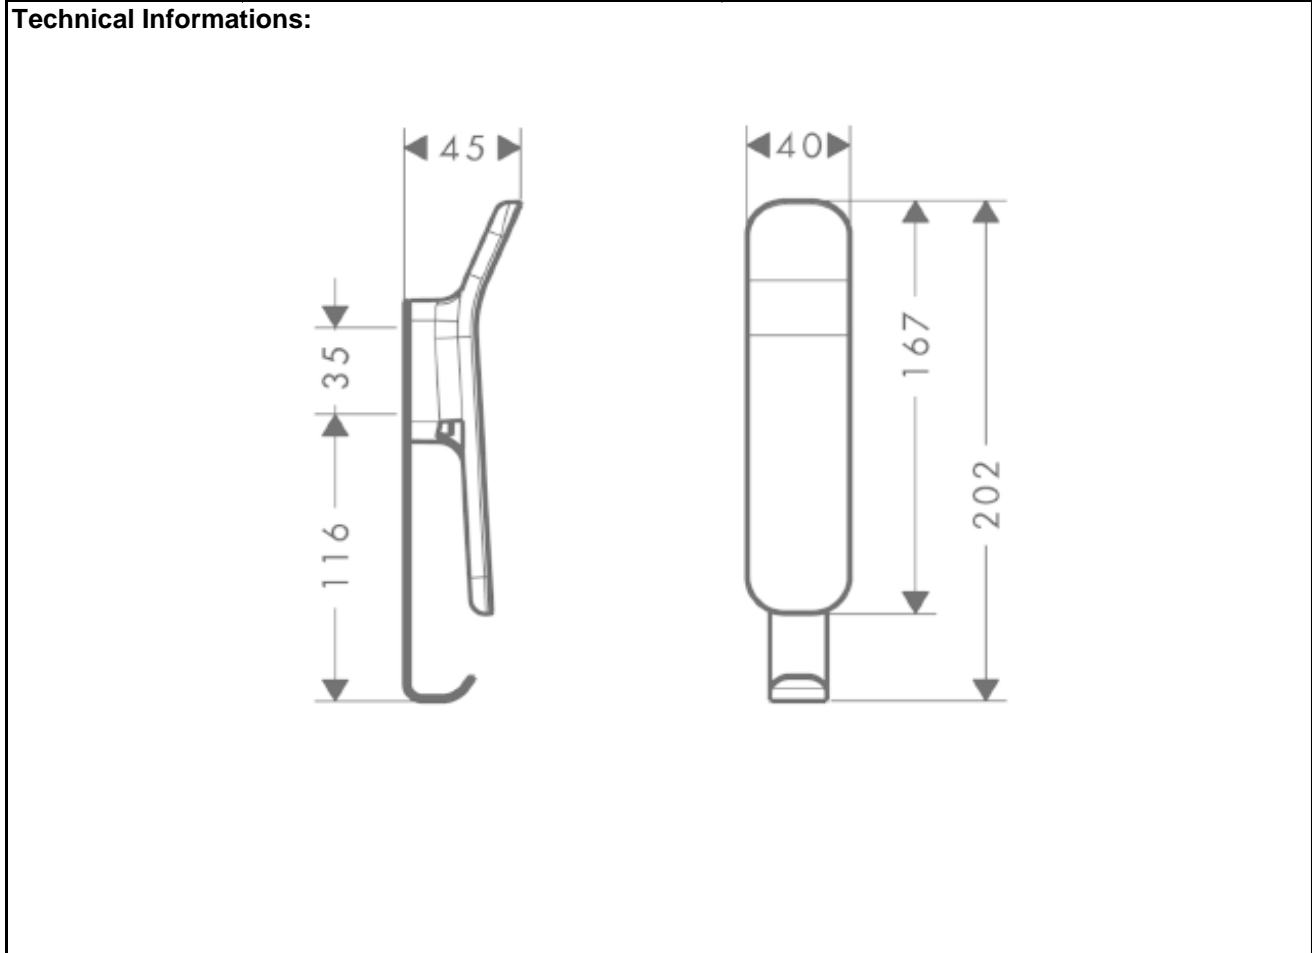

SPECIFICATION SHEET - fittings

BRAND:	AXOR[®]	Product Photo: 
ORIGIN:	Germany	
SERIES:	Bouroullec	
PRODUCT DESCRIPTION:	Double hook	
MODEL No.	42601.000	
FINISH/COLOUR:	Chrome-plated	
DIMENSIONS:	202mm x 45mm x 40mm	
OPTIONAL MATCHING PARTS:		