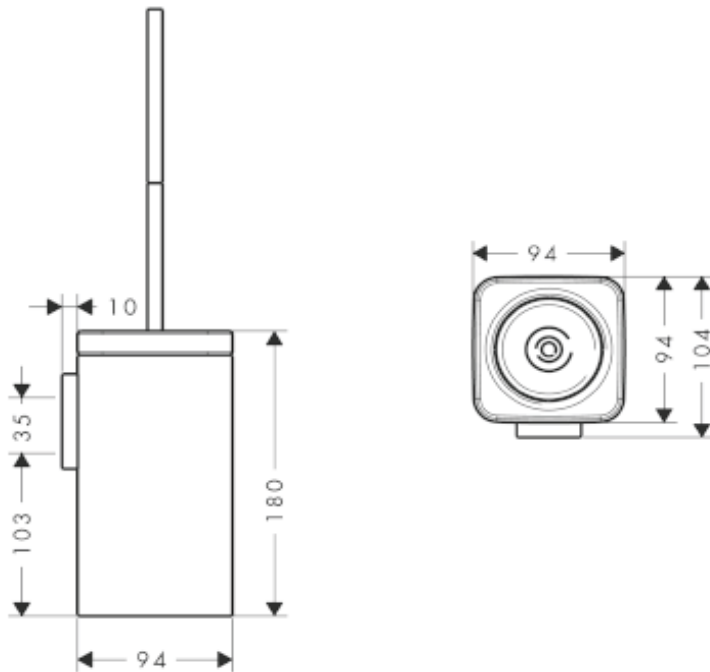

SPECIFICATION SHEET - bathroom accessories

BRAND:	AXOR®	Product Photo:
ORIGIN:	Germany	
SERIES:	Urquiola	
PRODUCT DESCRIPTION:	W.C. brush with holder (metal holder, opal glass container)	
MODEL No.	42435.000	
FINISH/COLOUR:	Chrome-plated	
DIMENSIONS:	104mm x 94mm x 180mm	
OPTIONAL MATCHING PARTS:		

Technical Informations:

REMINDER:	Do not use cleaners containing abrasive cleansers, ammonia, bleach, acids, waxes, alcohol, solvents or other products not recommended for chrome.
	All information is for reference only, installation shall always be based on the actual product delivered.