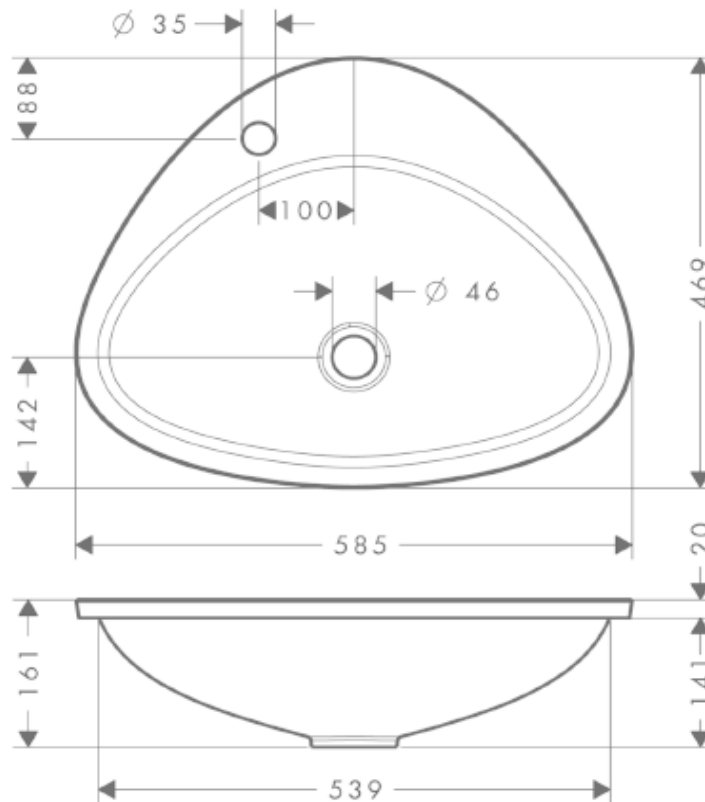

SPECIFICATION SHEET - bathroom fixtures

BRAND:	AXOR®	Product Photo:
ORIGIN:	Germany	
SERIES:	Massaud	
PRODUCT DESCRIPTION:	Built-in washbasin with 1-boreholing mineral cast with gelcoat	
MODEL No.	42310.000	
FINISH/COLOUR:	Chrome-plated	
DIMENSIONS:	469mm L x 539mm W x 161mm H	
OPTIONAL MATCHING PARTS:		

Technical Informations:

REMINDER:	Pipe flushing must be done before faucets are installed. Failure to do so voids the warranty. Do not use cleaners containing abrasive cleansers, ammonia, bleach, acids, waxes, alcohol, solvents or other products not recommended for chrome. All information is for reference only, installation shall always be based on the actual product delivered.