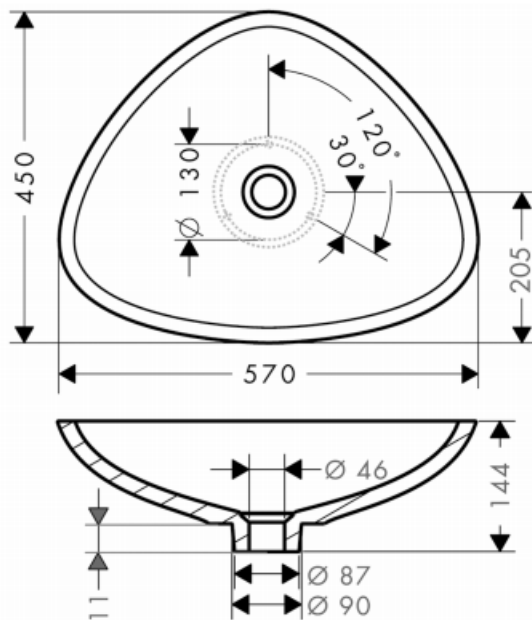

Brand : Axor, Germany  
 Name : Massaud Wash Bowl 570/450  
 Item Code : 42305.000  
 Designer : Jean-Marie Massaud  
 Color / Finish : Gel Coated  
 Dimensions :

**Product info:**

- type of installation: above counter basin
- material: mineral cast with gelcoat
- for planning consider drilling template
- only in conjunction with basin mixers without pull-rod
- TÜV certified