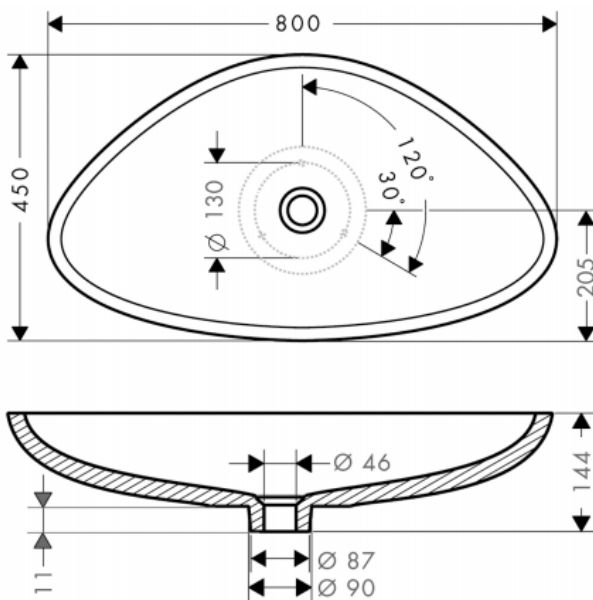

Brand : Axor, Germany  
 Name : Massaud Wash Bowl 800/450  
 Item Code : 42300.000  
 Designer : Jean-Marie Massaud  
 Color / Finish : Gel Coated  
 Dimensions :

**Product info:**

- type of installation: counter top washbasin
- only in conjunction with basin mixers without pull rod
- mineral cast with gelcoat
- for planning consider drilling template
- TÜV certified