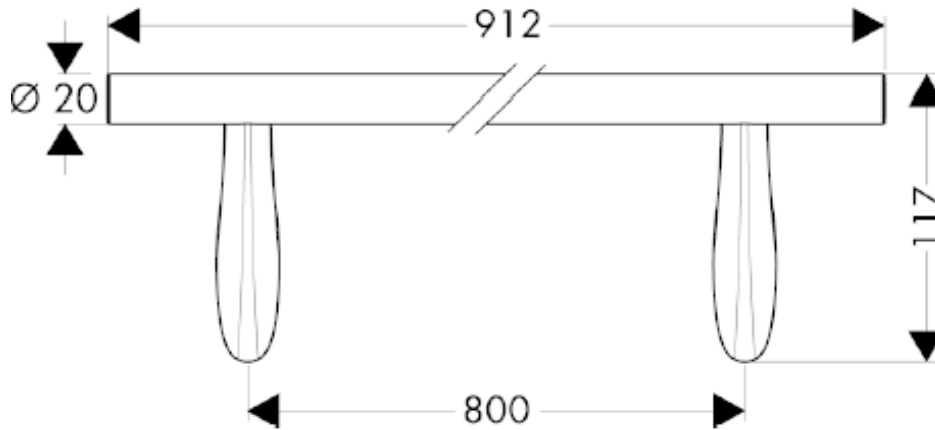

SPECIFICATION SHEET - bathroom accessories

BRAND:	AXOR®	Product Photo:
ORIGIN:	Germany	
SERIES:	Massaud	
PRODUCT DESCRIPTION:	Towel bar 900mm	
MODEL No.	42280.000	
FINISH/COLOUR:	Chrome-plated	
DIMENSIONS:	912mm L x 117mm H	
OPTIONAL MATCHING PARTS:		

Technical Informations:

REMINDER:	Do not use cleaners containing abrasive cleansers, ammonia, bleach, acids, waxes, alcohol, solvents or other products not recommended for chrome.
	All information is for reference only, installation shall always be based on the actual product delivered.