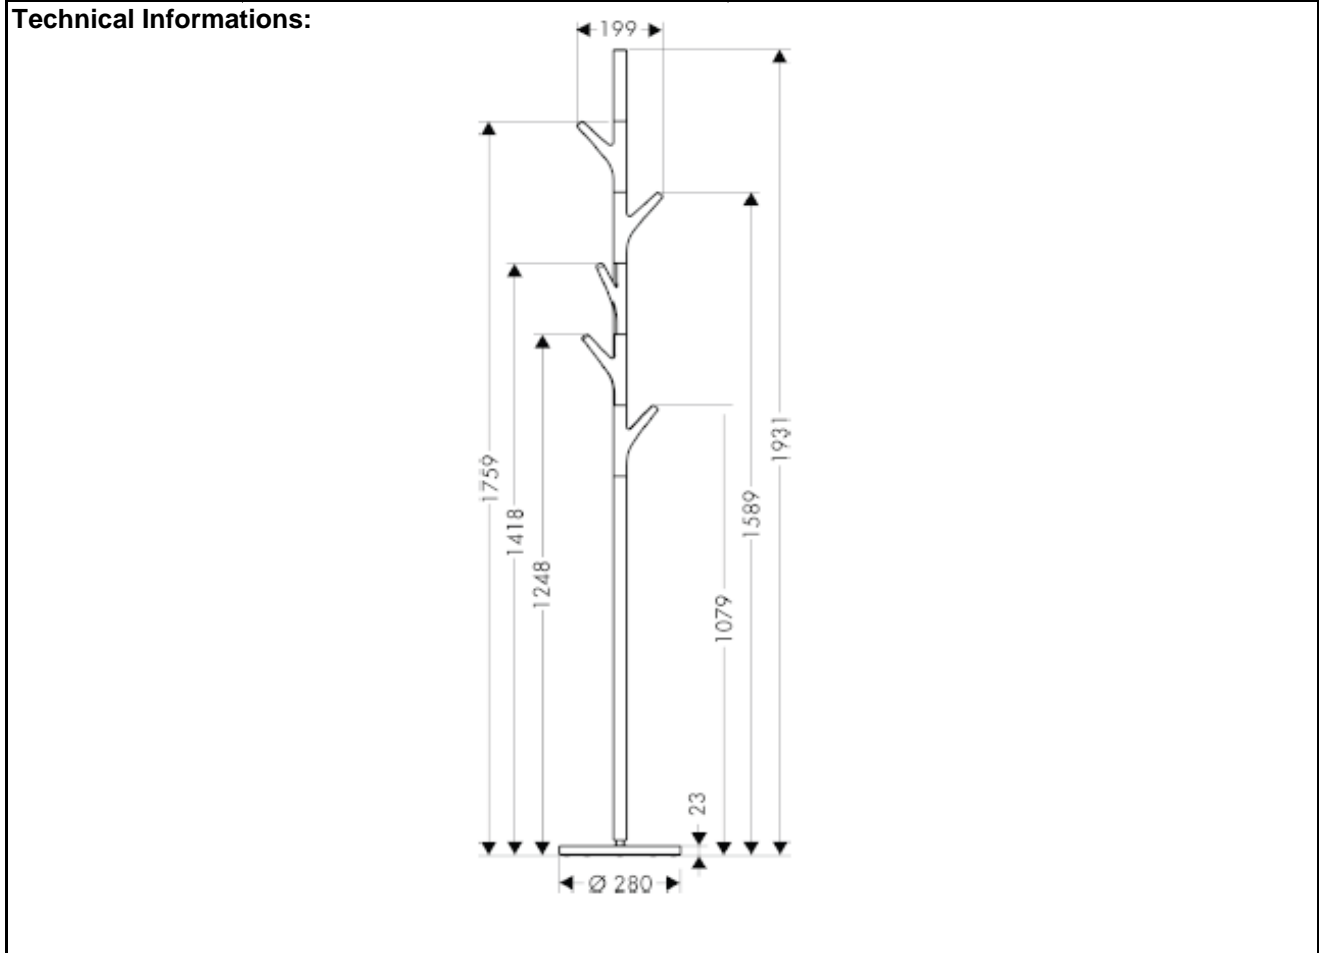

SPECIFICATION SHEET - bathroom accessories

BRAND:	AXOR®	Product Photo: 
ORIGIN:	Germany	
SERIES:	Massaud	
PRODUCT DESCRIPTION:	Towel holder/coat rack	
MODEL No.	42270.000	
FINISH/COLOUR:	Chrome-plated	
DIMENSIONS:	1931mm H	
OPTIONAL MATCHING PARTS:		