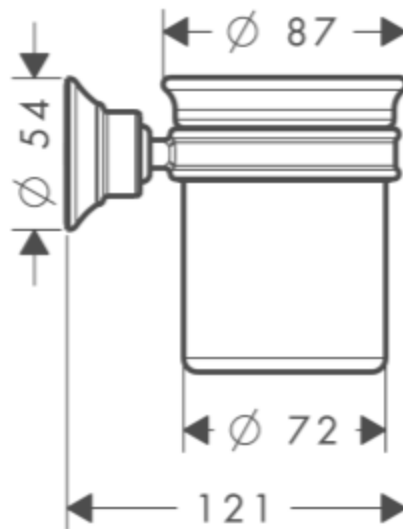

Brand : Axor, Germany
Name : Montreux Toothbrush Holder
Item Code : 42134.000
Designer : Phoenix Design
Color / Finish : Chrome
Dimensions :

Product info:

- material: support made of metal, porcelain
- wall-mounted