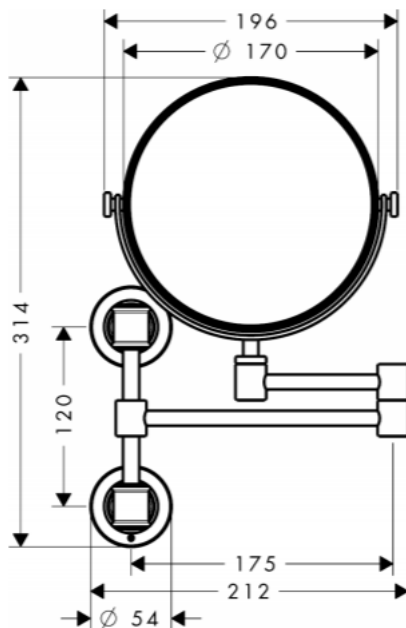

Brand : Axor, Germany  
Name : Montreux Shaving Mirror  
Item Code : 42090.000  
Designer : Phoenix Design  
Color / Finish : Chrome  
Dimensions :

Product info:

- inclinable
- material: meta
- wall-mounted
- enlargement: 1.7 times
- swivelling