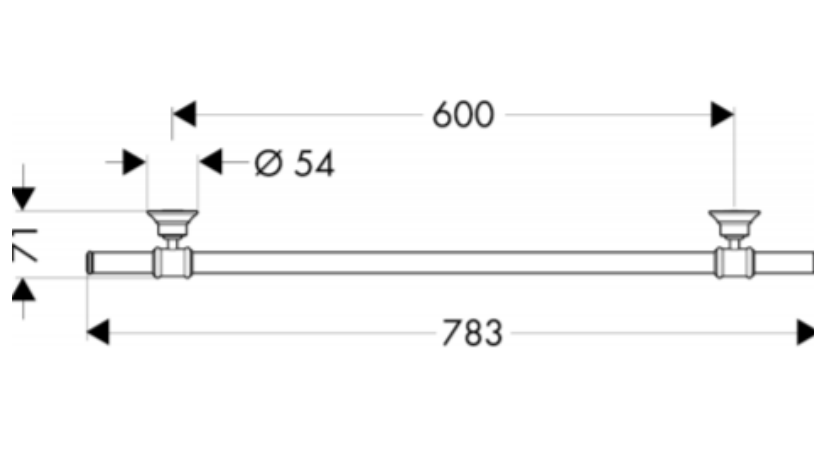

Brand : Axor, Germany  
Name : Montreux Towel Bar  
Item Code : 42060.000  
Designer : Phoenix Design  
Color / Finish : Chrome  
Dimensions :

Product info:

- material: metal
- length 783 mm
- drilling distance 600 mm
- wall-mounted