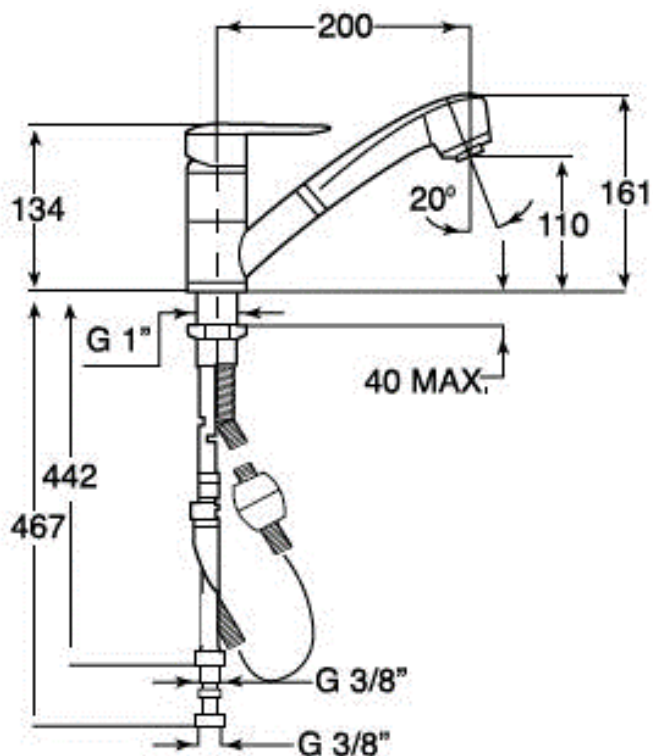

Brand : TEKA, China
Name : Kitchen Mixers / MONT Sink Mixer
w/ pull-out spray
Item Code : 42.978.02
Color / Finish : Chrome-plated
Dimensions : 161mm height
200mm spout projection

Product info:

- Swivel spout
- Pull-out shower with 2 functions
- Anti-scale aerator
- Flexible inlet pipes connections $\frac{3}{8}$ "

Add-on:

- 2x angle valve $\frac{1}{2}$ "x $\frac{3}{8}$ "

Flushing of pipe must be done before fittings are installed. Failure to do so voids the warranty.

Follow cleaning instructions and avoid using any harmful chemicals.