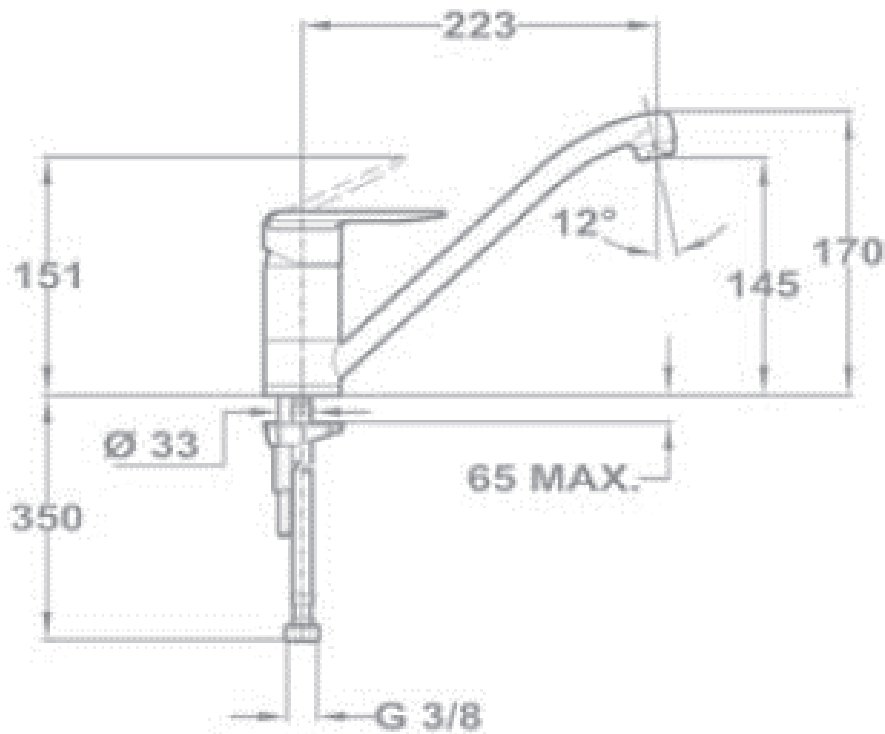

Brand : TEKA, China
 Name : Kitchen Mixers / MONT Sink Mixer
 Item Code : 42.913.02
 Color / Finish : Chrome-plated
 Dimensions : 22.3cm spout projection
 17cm height

Product info:

- Low Swivel spout
- With Anti-scale aerator
- With with 3/8" connection hoses

Add-on:

- 2x angle valve 1/2"x3/8"

Flushing of pipe must be done before fittings are installed. Failure to do so voids the warranty.

Follow cleaning instructions and avoid using any harmful chemicals.

All information is for reference only. Installation shall always be based on the specs provided with actual delivered items.